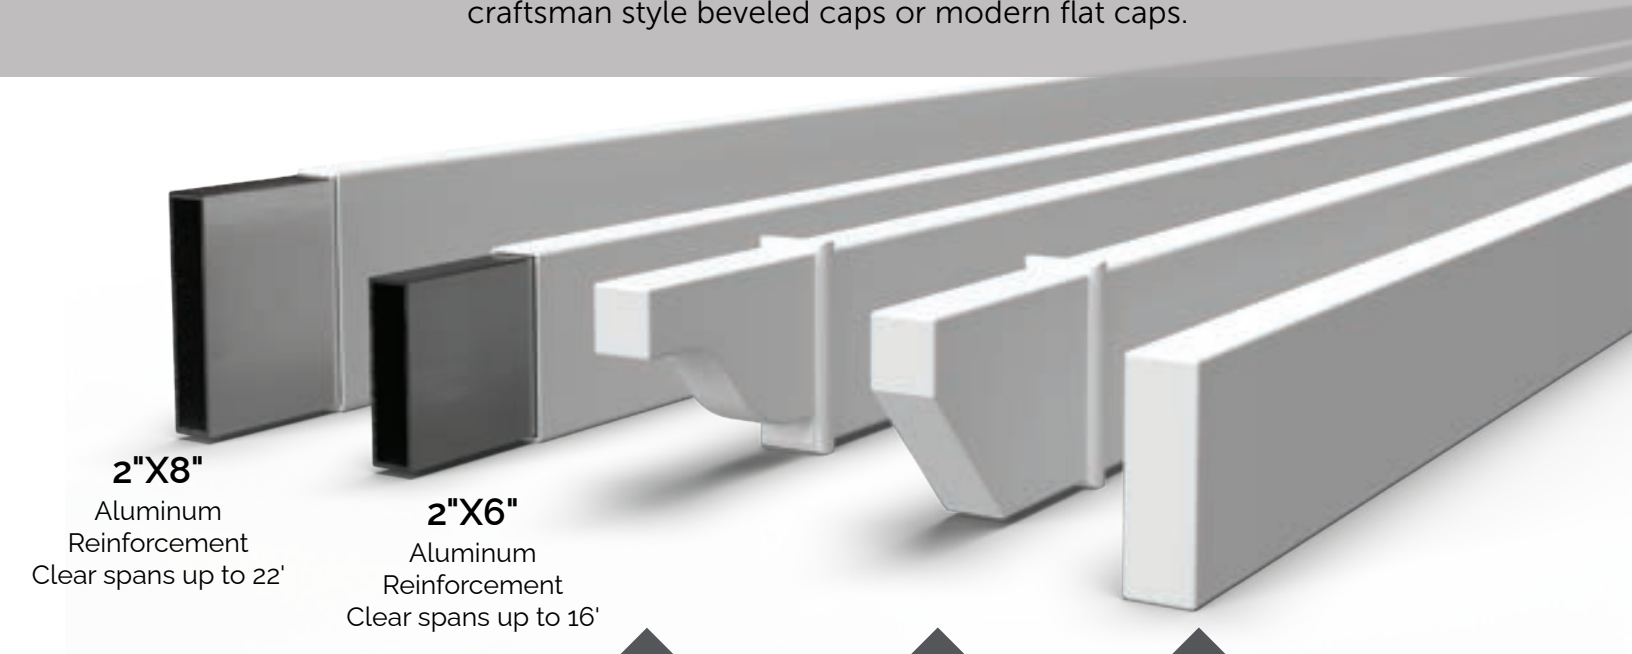

Hurricane Clips

Beam Attachment
Brackets

7" Square Post | 90% Shade

Personalize the look of your pergola with traditional scroll caps, craftsman style beveled caps or modern flat caps.

2"X8"

Aluminum
Reinforcement
Clear spans up to 22'