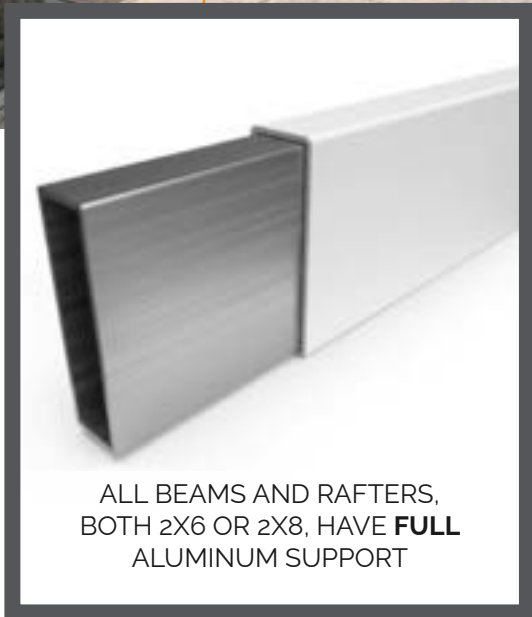

ALL BEAMS AND RAFTERS,
BOTH 2X6 OR 2X8, HAVE **FULL**
ALUMINUM SUPPORT

Get a free product
sample sent to you