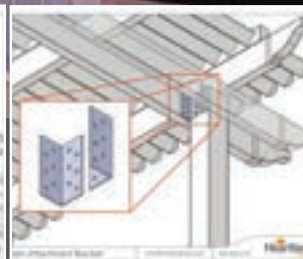

Hurricane Clips

Beam Attachment
Brackets

7" Square Post | 90% Shade

Personalize the look of your pergola with traditional scroll caps, craftsman style beveled caps or modern flat caps.

2"X8"

Aluminum
Reinforcement
Clear spans up to 22'