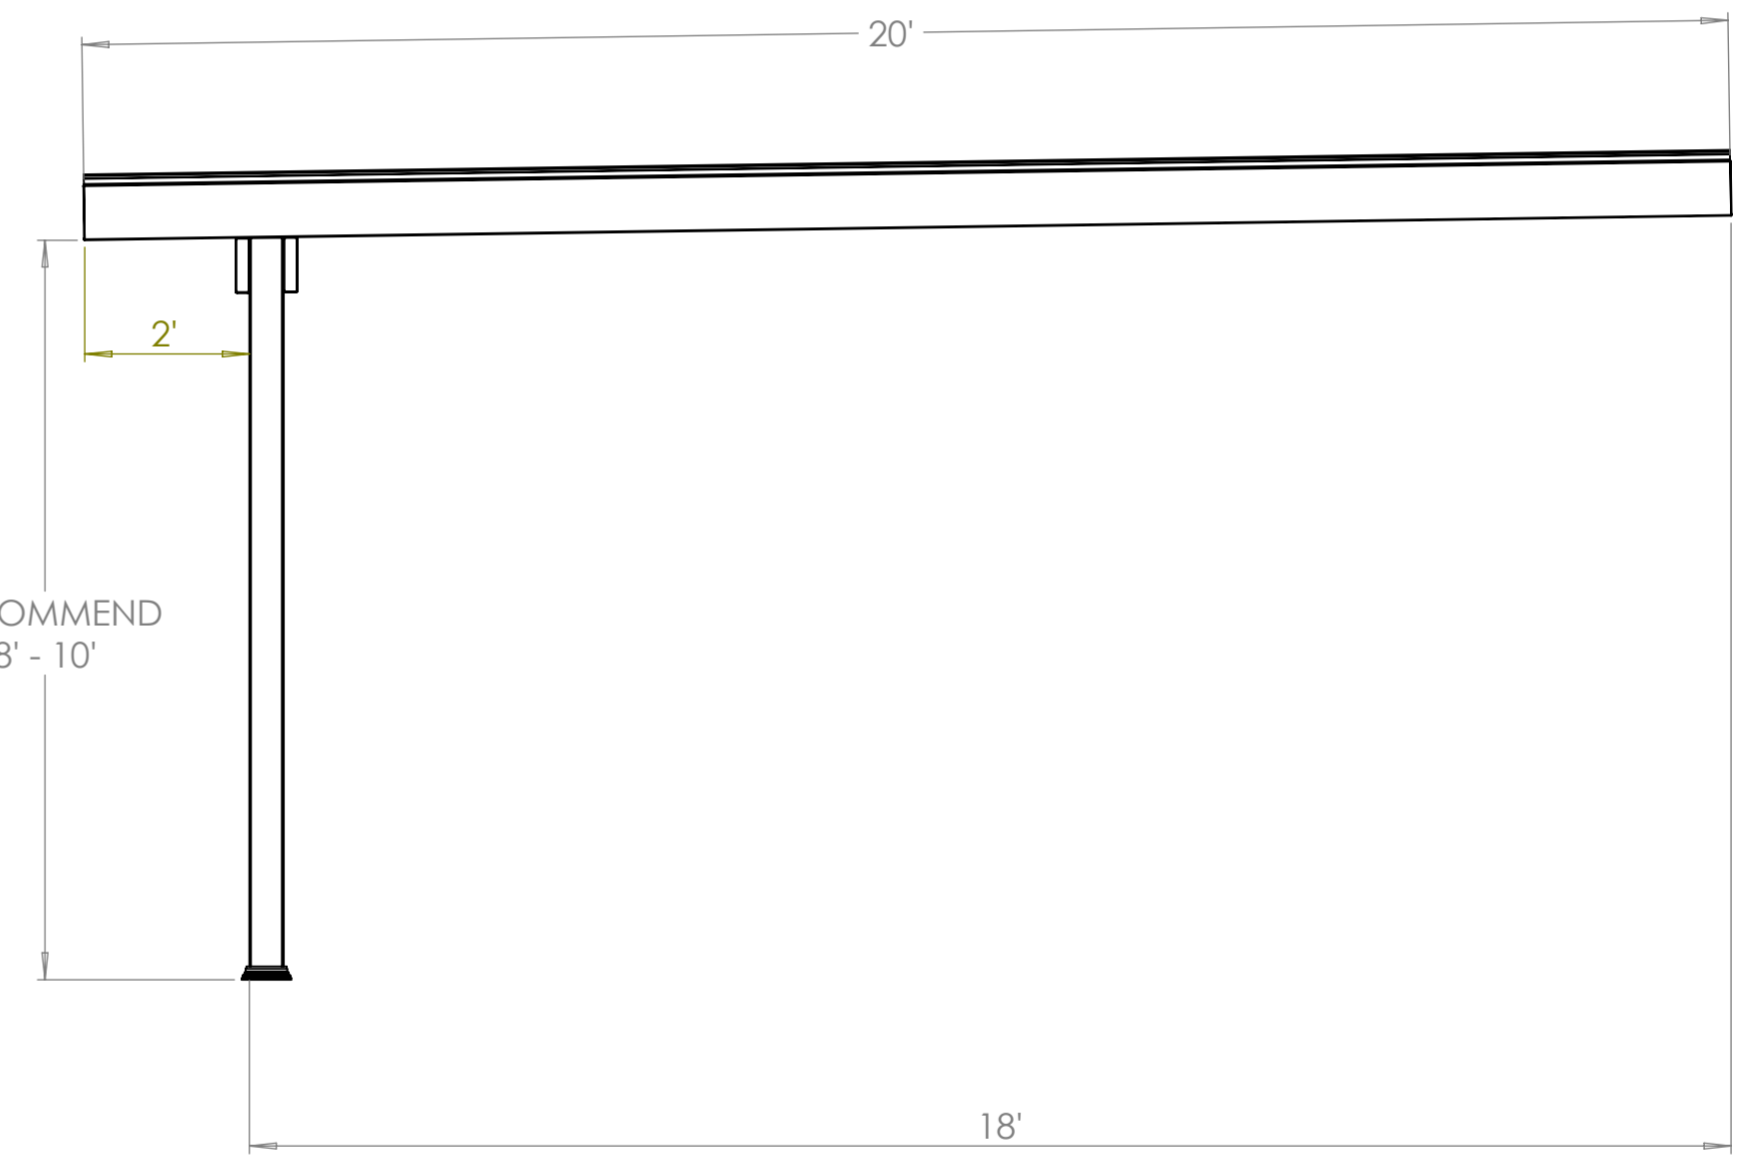

# FRONT ELEVATION

# SIDE ELEVATION

20' X 28' ATTACHED ELEMENTS PERGOLA

Heartlandpergolas.com

563-345-6745

KIT COMPONENTS		
ITEM NO.	PART DESCRIPTION	QTY.
1	Your Selected Post with Aluminum Insert	3
2	2x8 Vinyl Beam with Aluminum Insert	4
3	2x8 Vinyl Rafter with Aluminum Insert	15
4	ArcoPlus 689 Polycarbonate Sheet	14
5	Azek Cellular PVC Ledger	1

## PLAN VIEW

23 5/8"