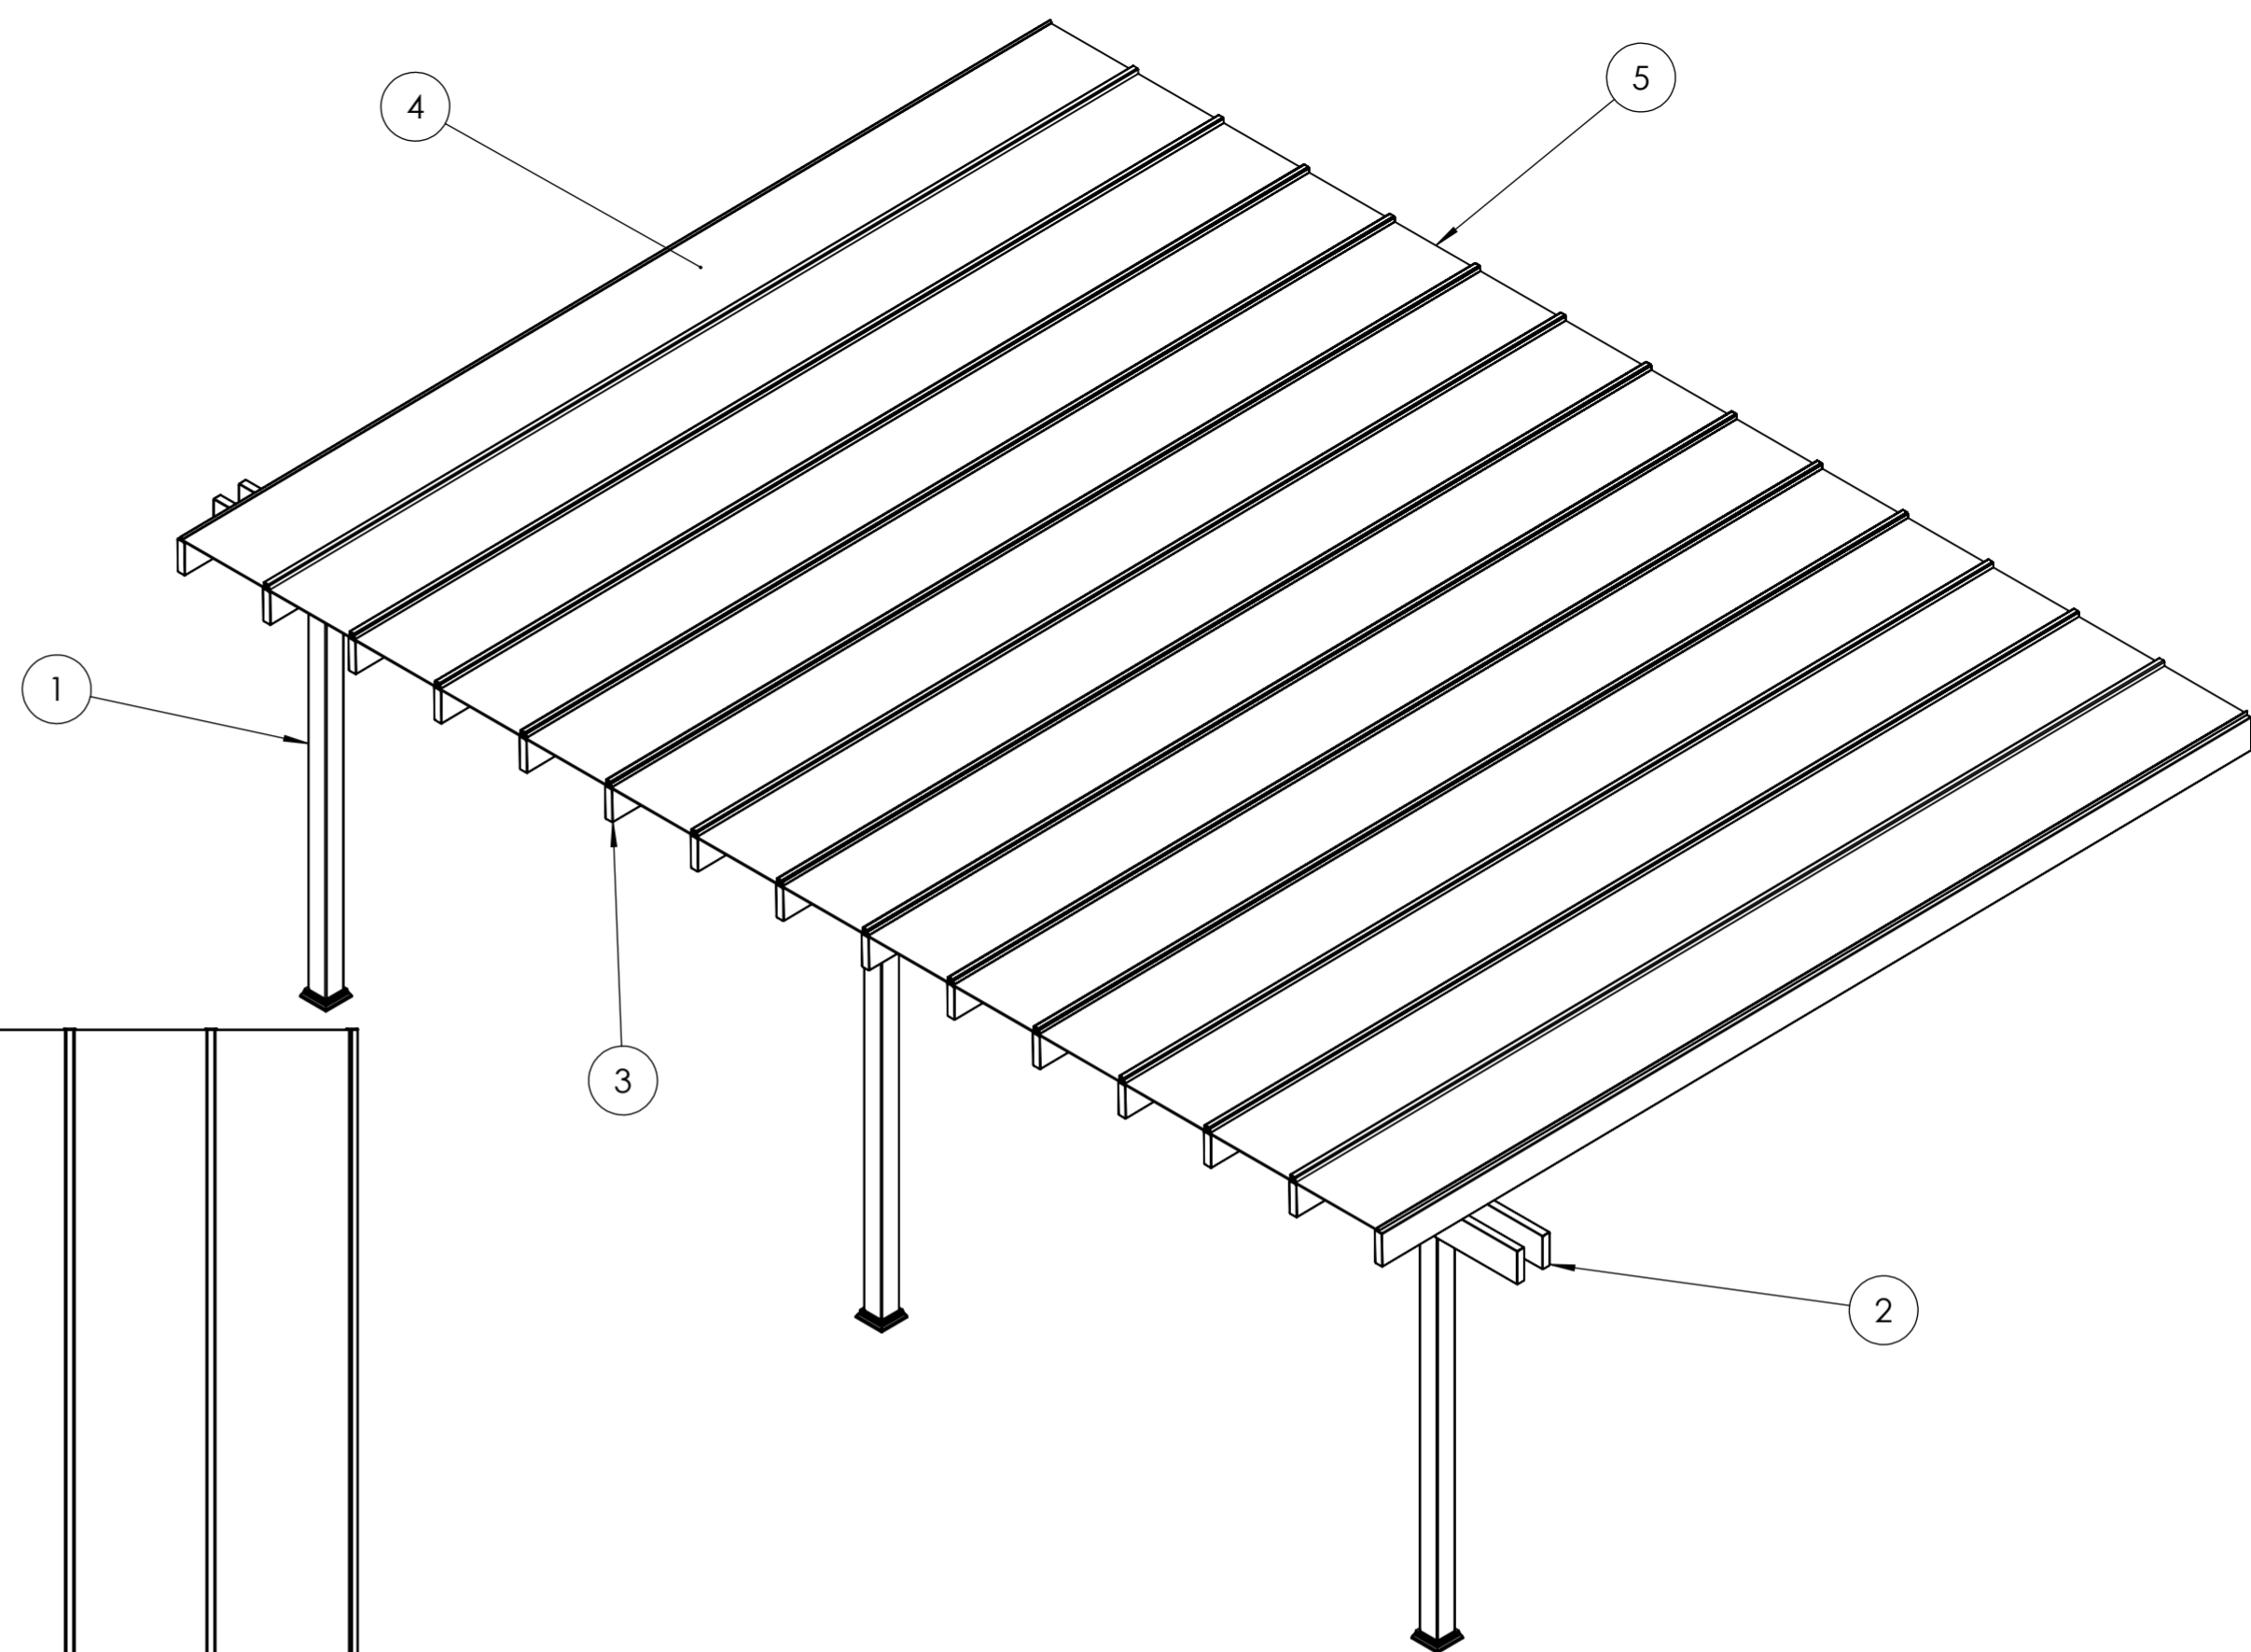

# SIDE ELEVATION

20' X 28' ATTACHED ELEMENTS PERGOLA

Heartlandpergolas.com

563-345-6745

KIT COMPONENTS		
ITEM NO.	PART DESCRIPTION	QTY.
1	Your Selected Post with Aluminum Insert	3
2	2x8 Vinyl Beam with Aluminum Insert	4
3	2x8 Vinyl Rafter with Aluminum Insert	15
4	ArcoPlus 689 Polycarbonate Sheet	14
5	Azek Cellular PVC Ledger	1

## PLAN VIEW

23 5/8"