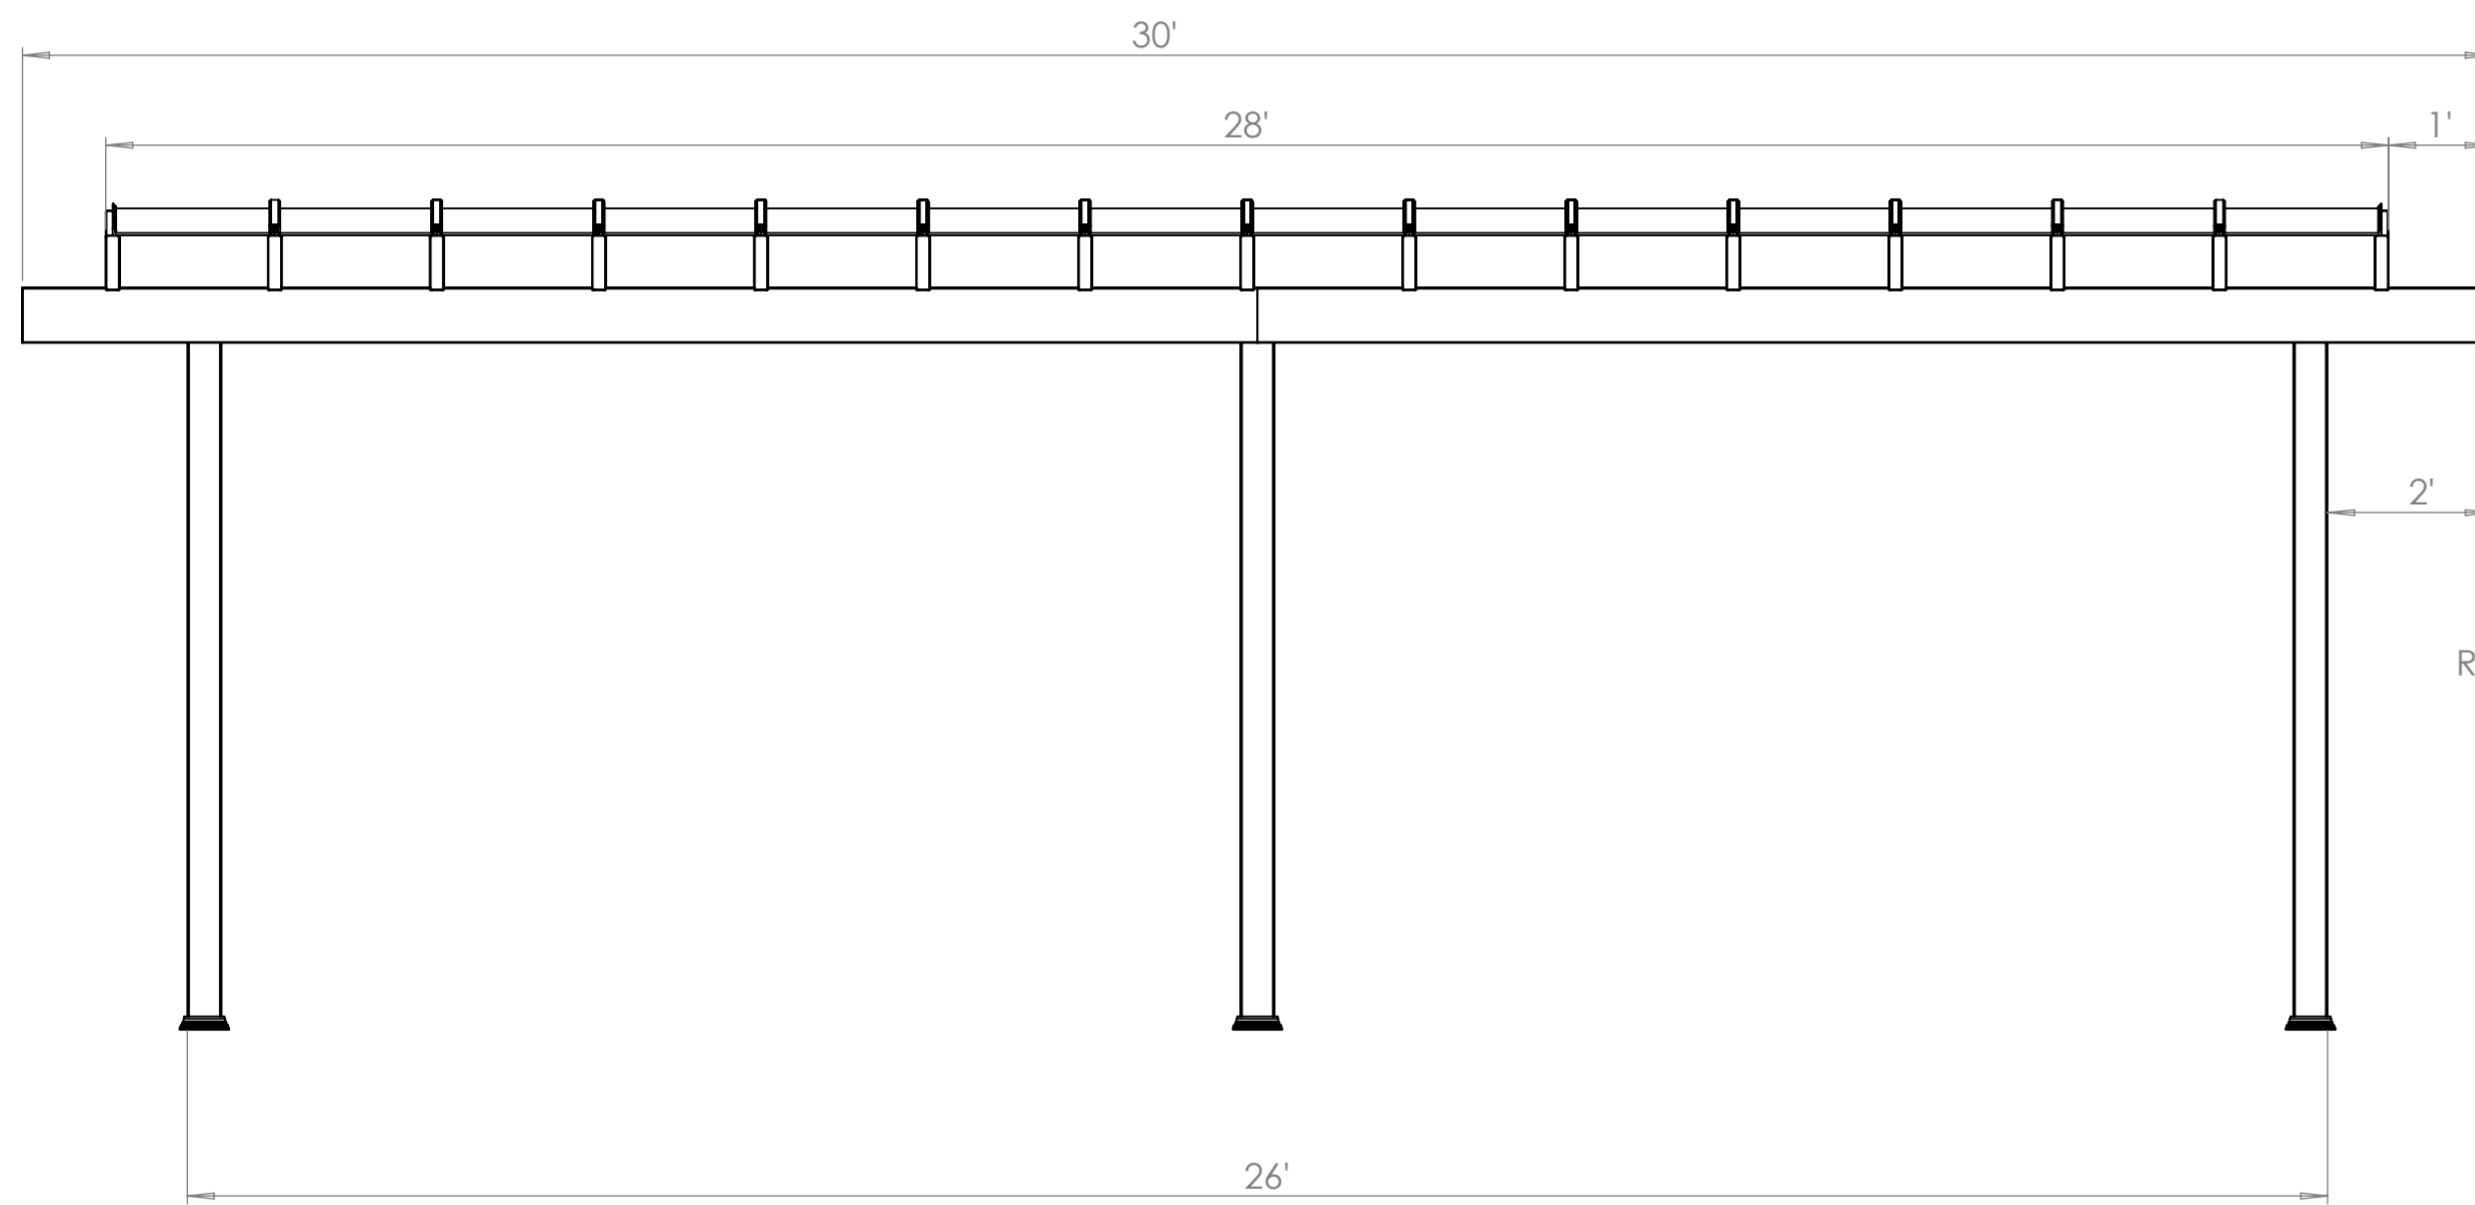

# FRONT ELEVATION

# SIDE ELEVATION

20' X 28' ATTACHED ELEMENTS PERGOLA

Heartlandpergolas.com

563-345-6745

KIT COMPONENTS		
ITEM NO.	PART DESCRIPTION	QTY.
1	Your Selected Post with Aluminum Insert	3
2	2x8 Vinyl Beam with Aluminum Insert	4
3	2x8 Vinyl Rafter with Aluminum Insert	15
4	ArcoPlus 689 Polycarbonate Sheet	14
5	Azek Cellular PVC Ledger	1

## PLAN VIEW

23 5/8"