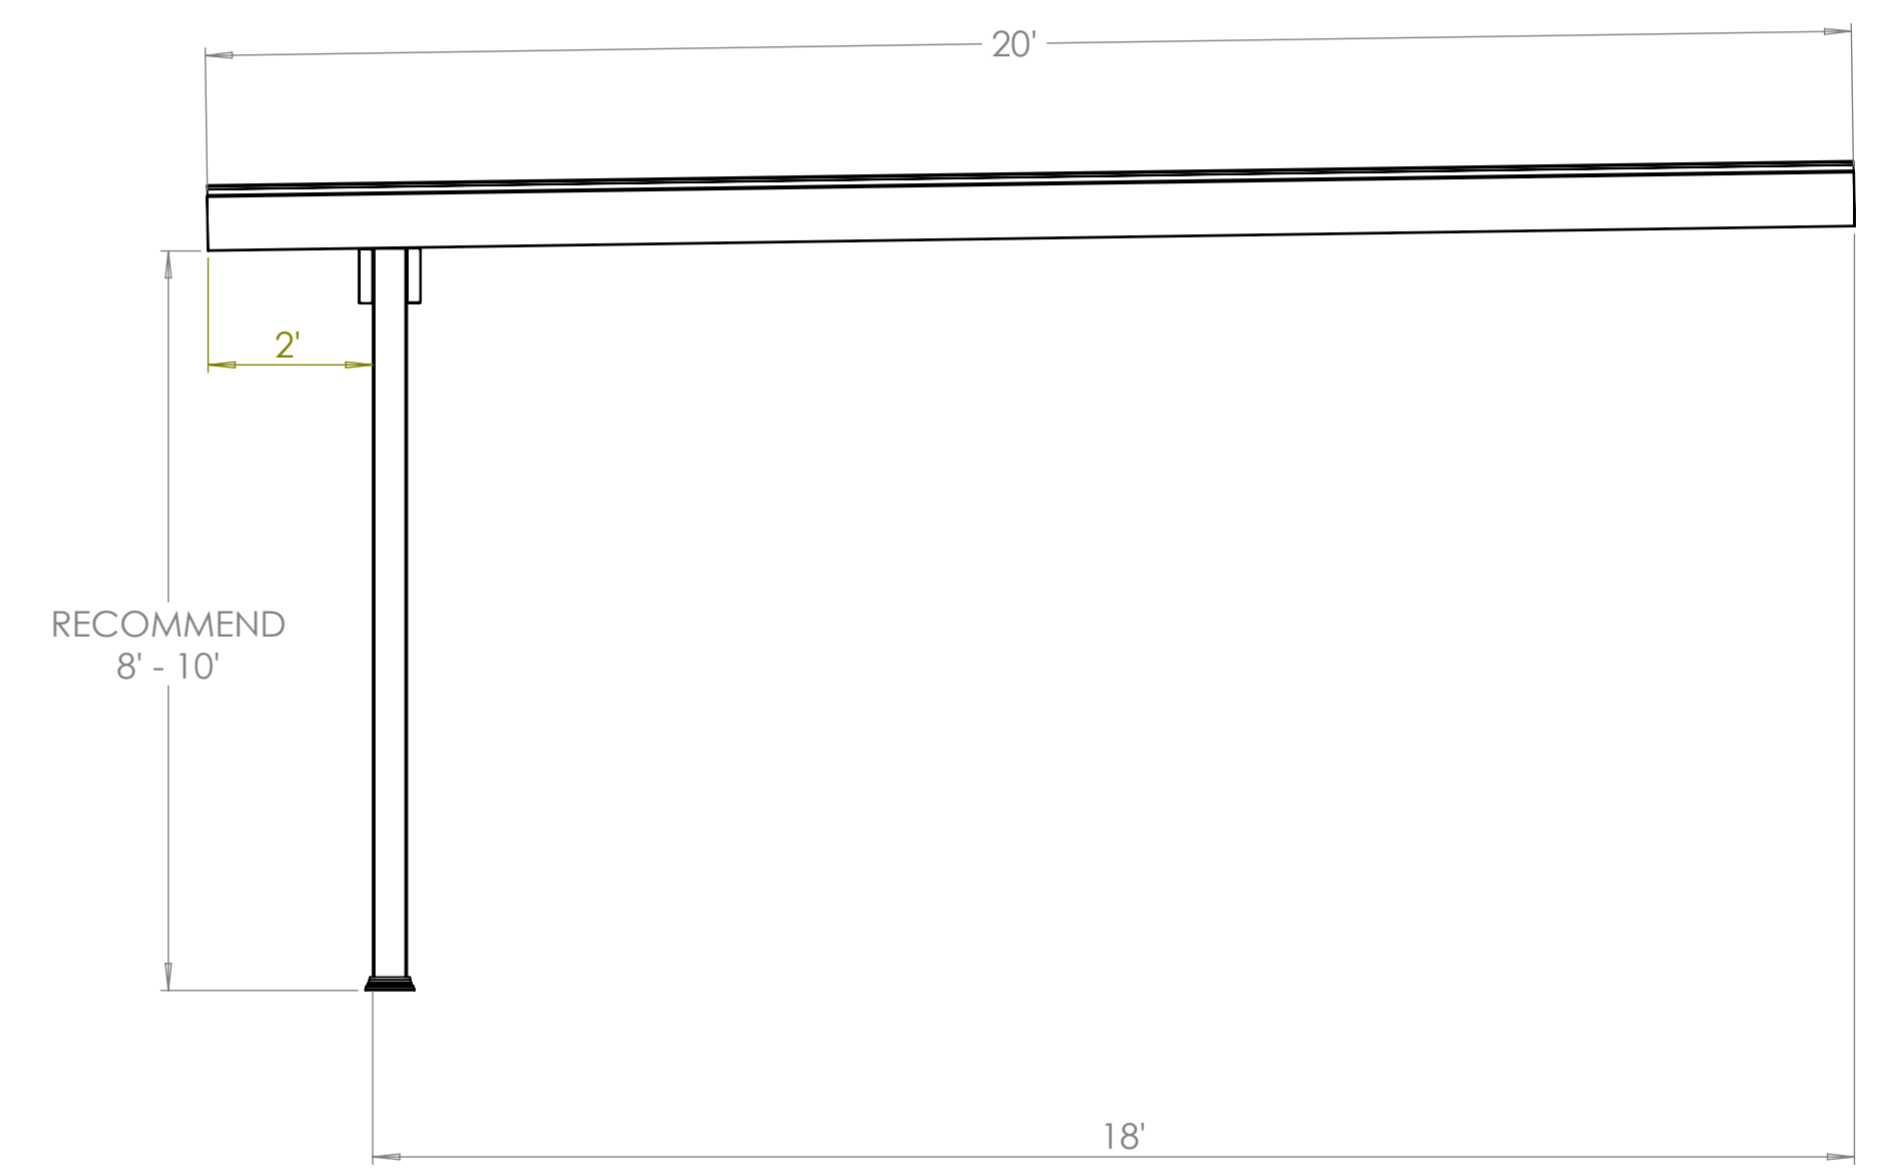

FRONT ELEVATION

SIDE ELEVATION

20' X 24' ATTACHED ELEMENTS PERGOLA

Heartlandpergolas.com

563-345-6745

KIT COMPONENTS		
ITEM NO.	PART DESCRIPTION	QTY.
1	Your Selected Post with Aluminum Insert	3
2	2x8 Vinyl Beam with Aluminum Insert	4
3	2x8 Vinyl Rafter with Aluminum Insert	13
4	ArcoPlus 689 Polycarbonate Sheet	12
5	Azek Cellular PVC Ledger	1

PLAN VIEW