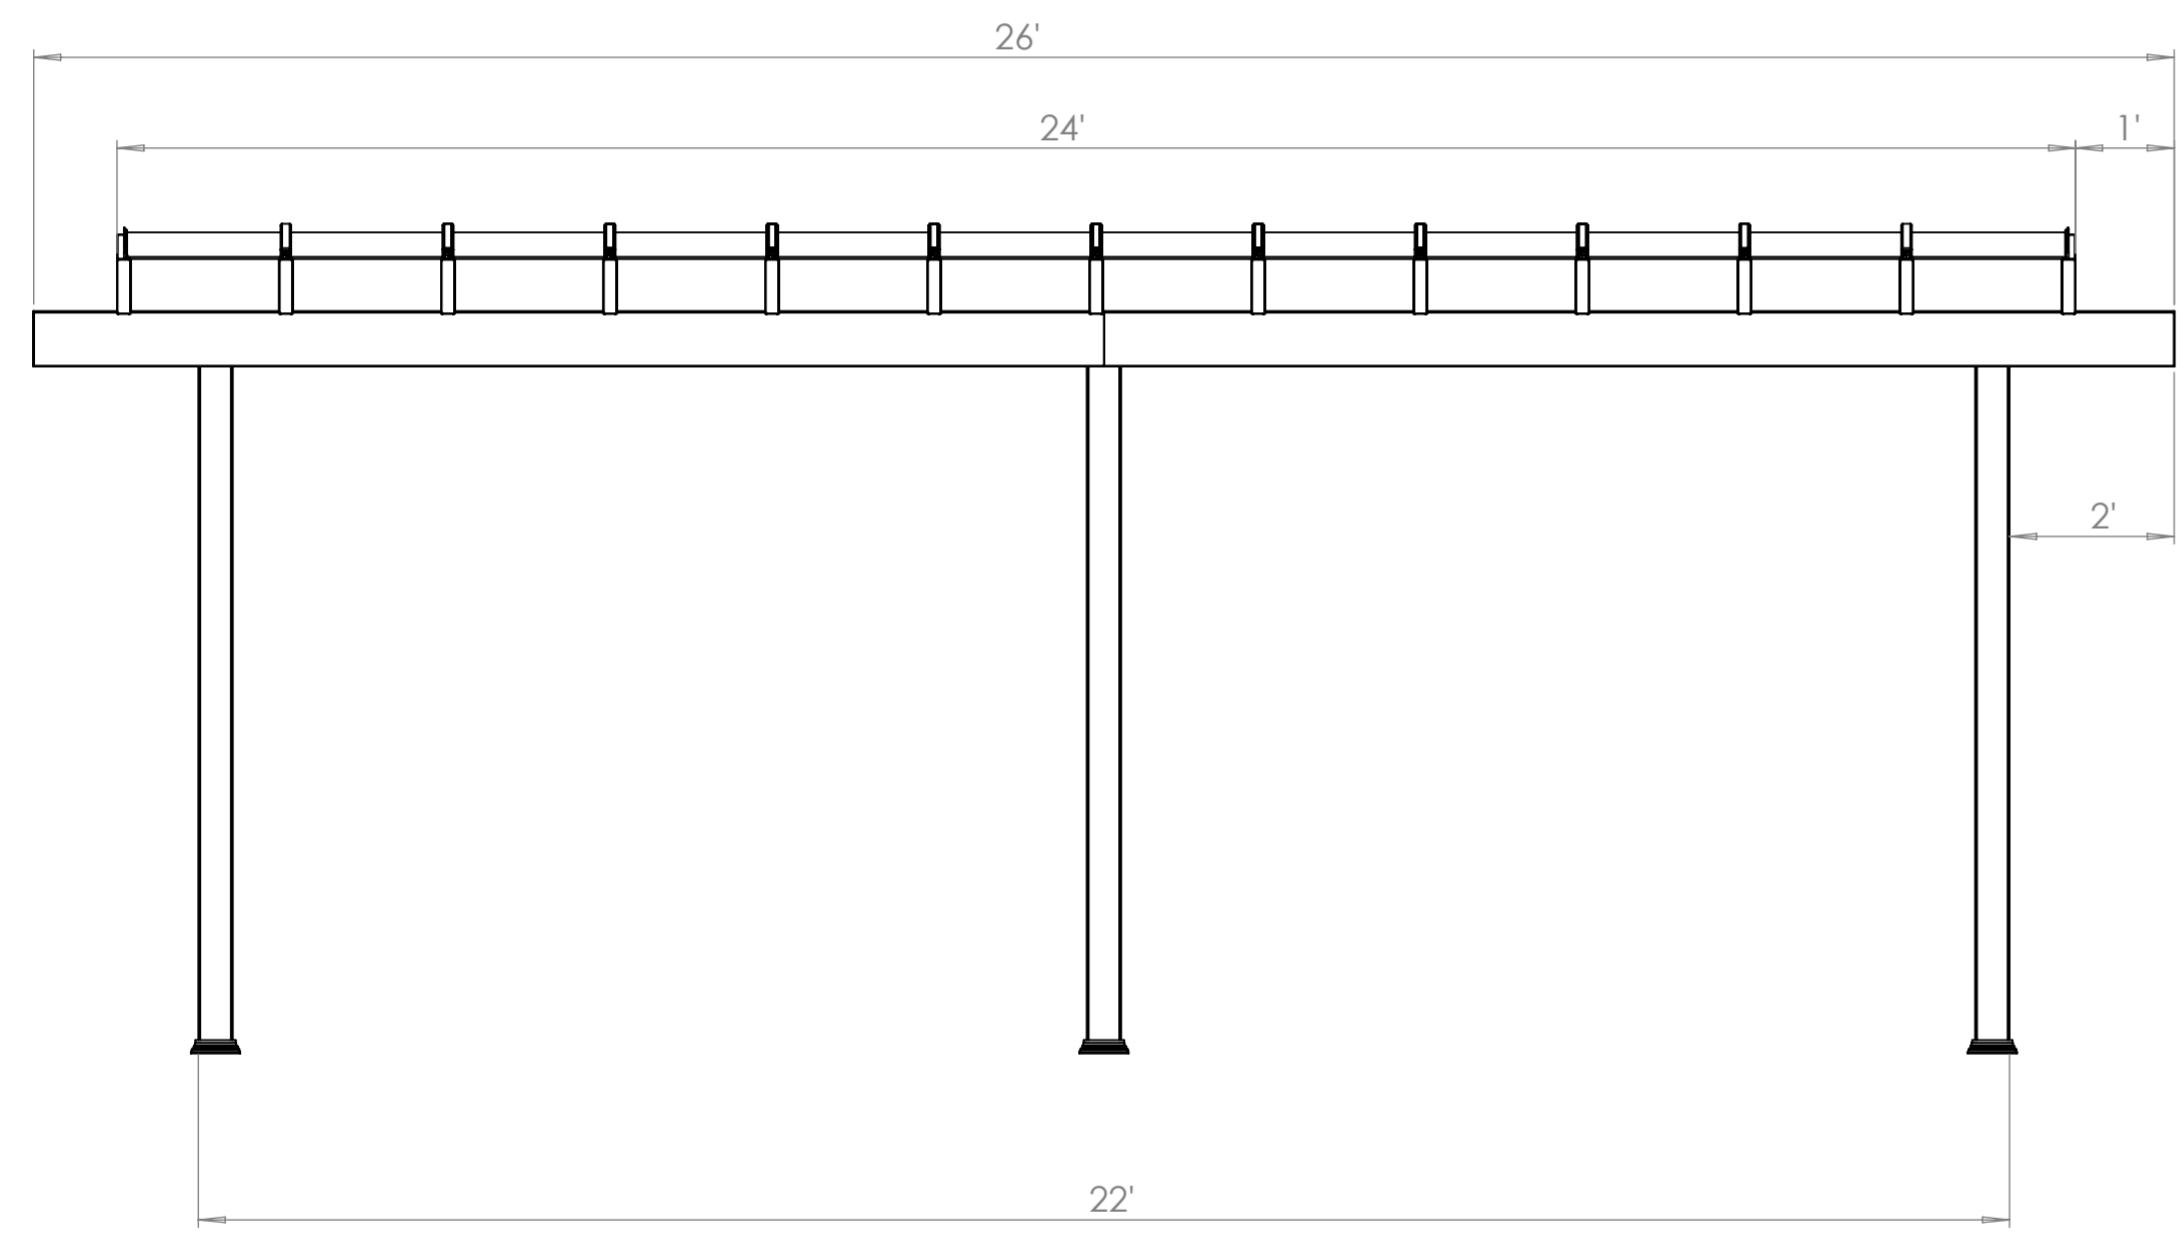

FRONT ELEVATION

SIDE ELEVATION

20' X 24' ATTACHED ELEMENTS PERGOLA

Heartlandpergolas.com

563-345-6745

KIT COMPONENTS		
ITEM NO.	PART DESCRIPTION	QTY.
1	Your Selected Post with Aluminum Insert	3
2	2x8 Vinyl Beam with Aluminum Insert	4
3	2x8 Vinyl Rafter with Aluminum Insert	13
4	ArcoPlus 689 Polycarbonate Sheet	12
5	Azek Cellular PVC Ledger	1

PLAN VIEW