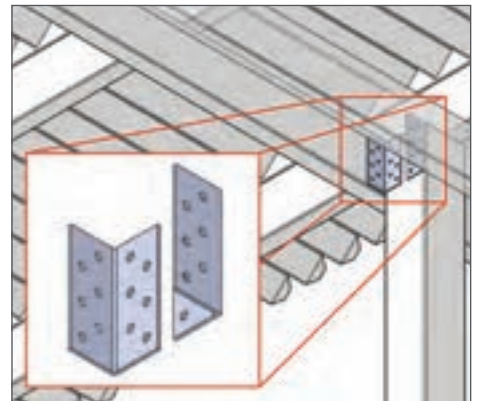

YOUR DESIRED SPACE

All materials trimmable – Trim to fit your unique space if necessary

FREESTANDING

Post Mount attaches to deck, concrete pad, pier or landscape column cap

ATTACHED

Metal rafter hanger with trim cover

FAN MOUNT

Installs between any two rafters

HURRICANE CLIPS

Add a wind warranty to your pergola

BEAM ATTACH BRACKETS

Faster, more DIY beam attachment

Commercial grade pergolas

DIY FRIENDLY, INSTALLATION VIDEO SUPPORT, ENGINEER APPROVED