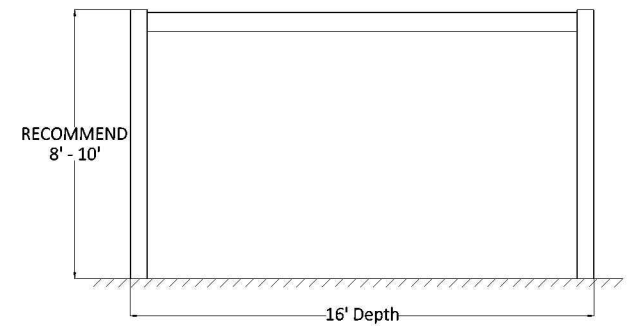

PLAN VIEW

FRONT ELEVATION

SIDE ELEVATION

16' x 10' FREESTANDING PERGOLA

Heartlandpergolas.com

563-345-6745