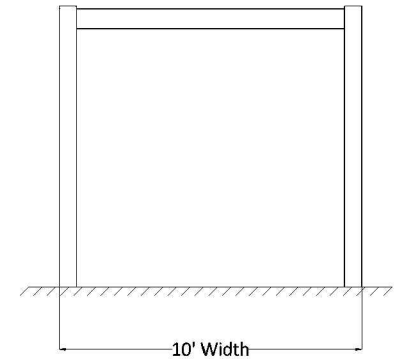

PLAN VIEW

FRONT ELEVATION

SIDE ELEVATION

16' x 10' FREESTANDING PERGOLA

Heartlandpergolas.com

563-345-6745