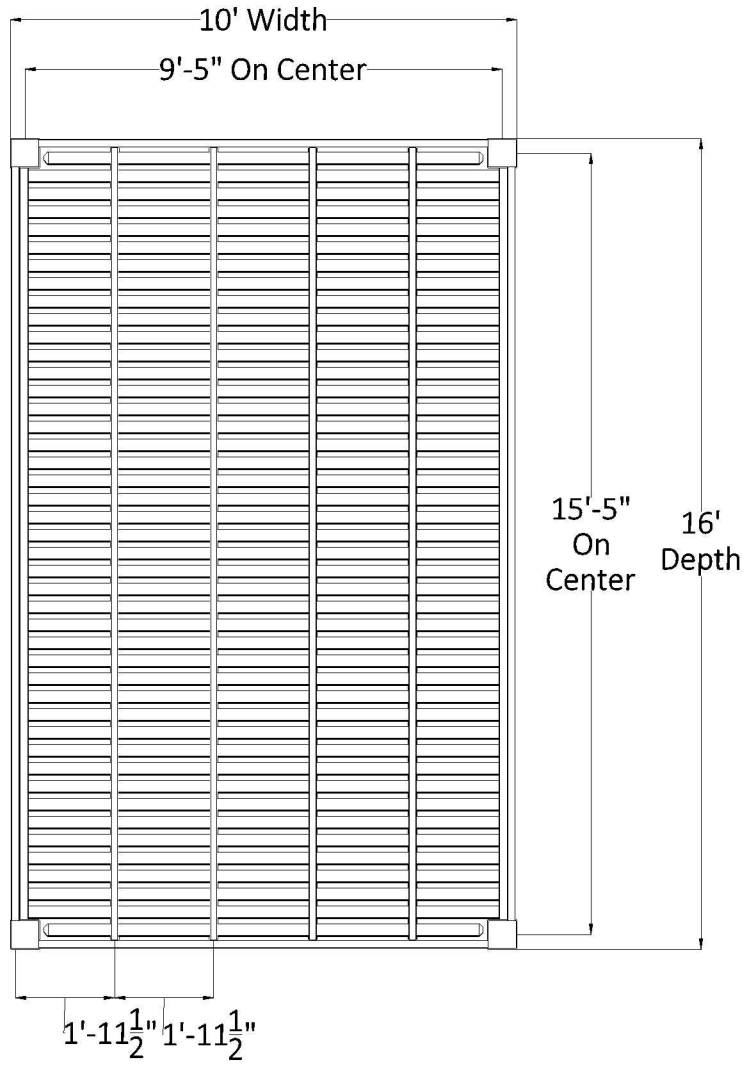

PLAN VIEW

FRONT ELEVATION

SIDE ELEVATION

16' x 10' FREESTANDING PERGOLA

Heartlandpergolas.com

563-345-6745