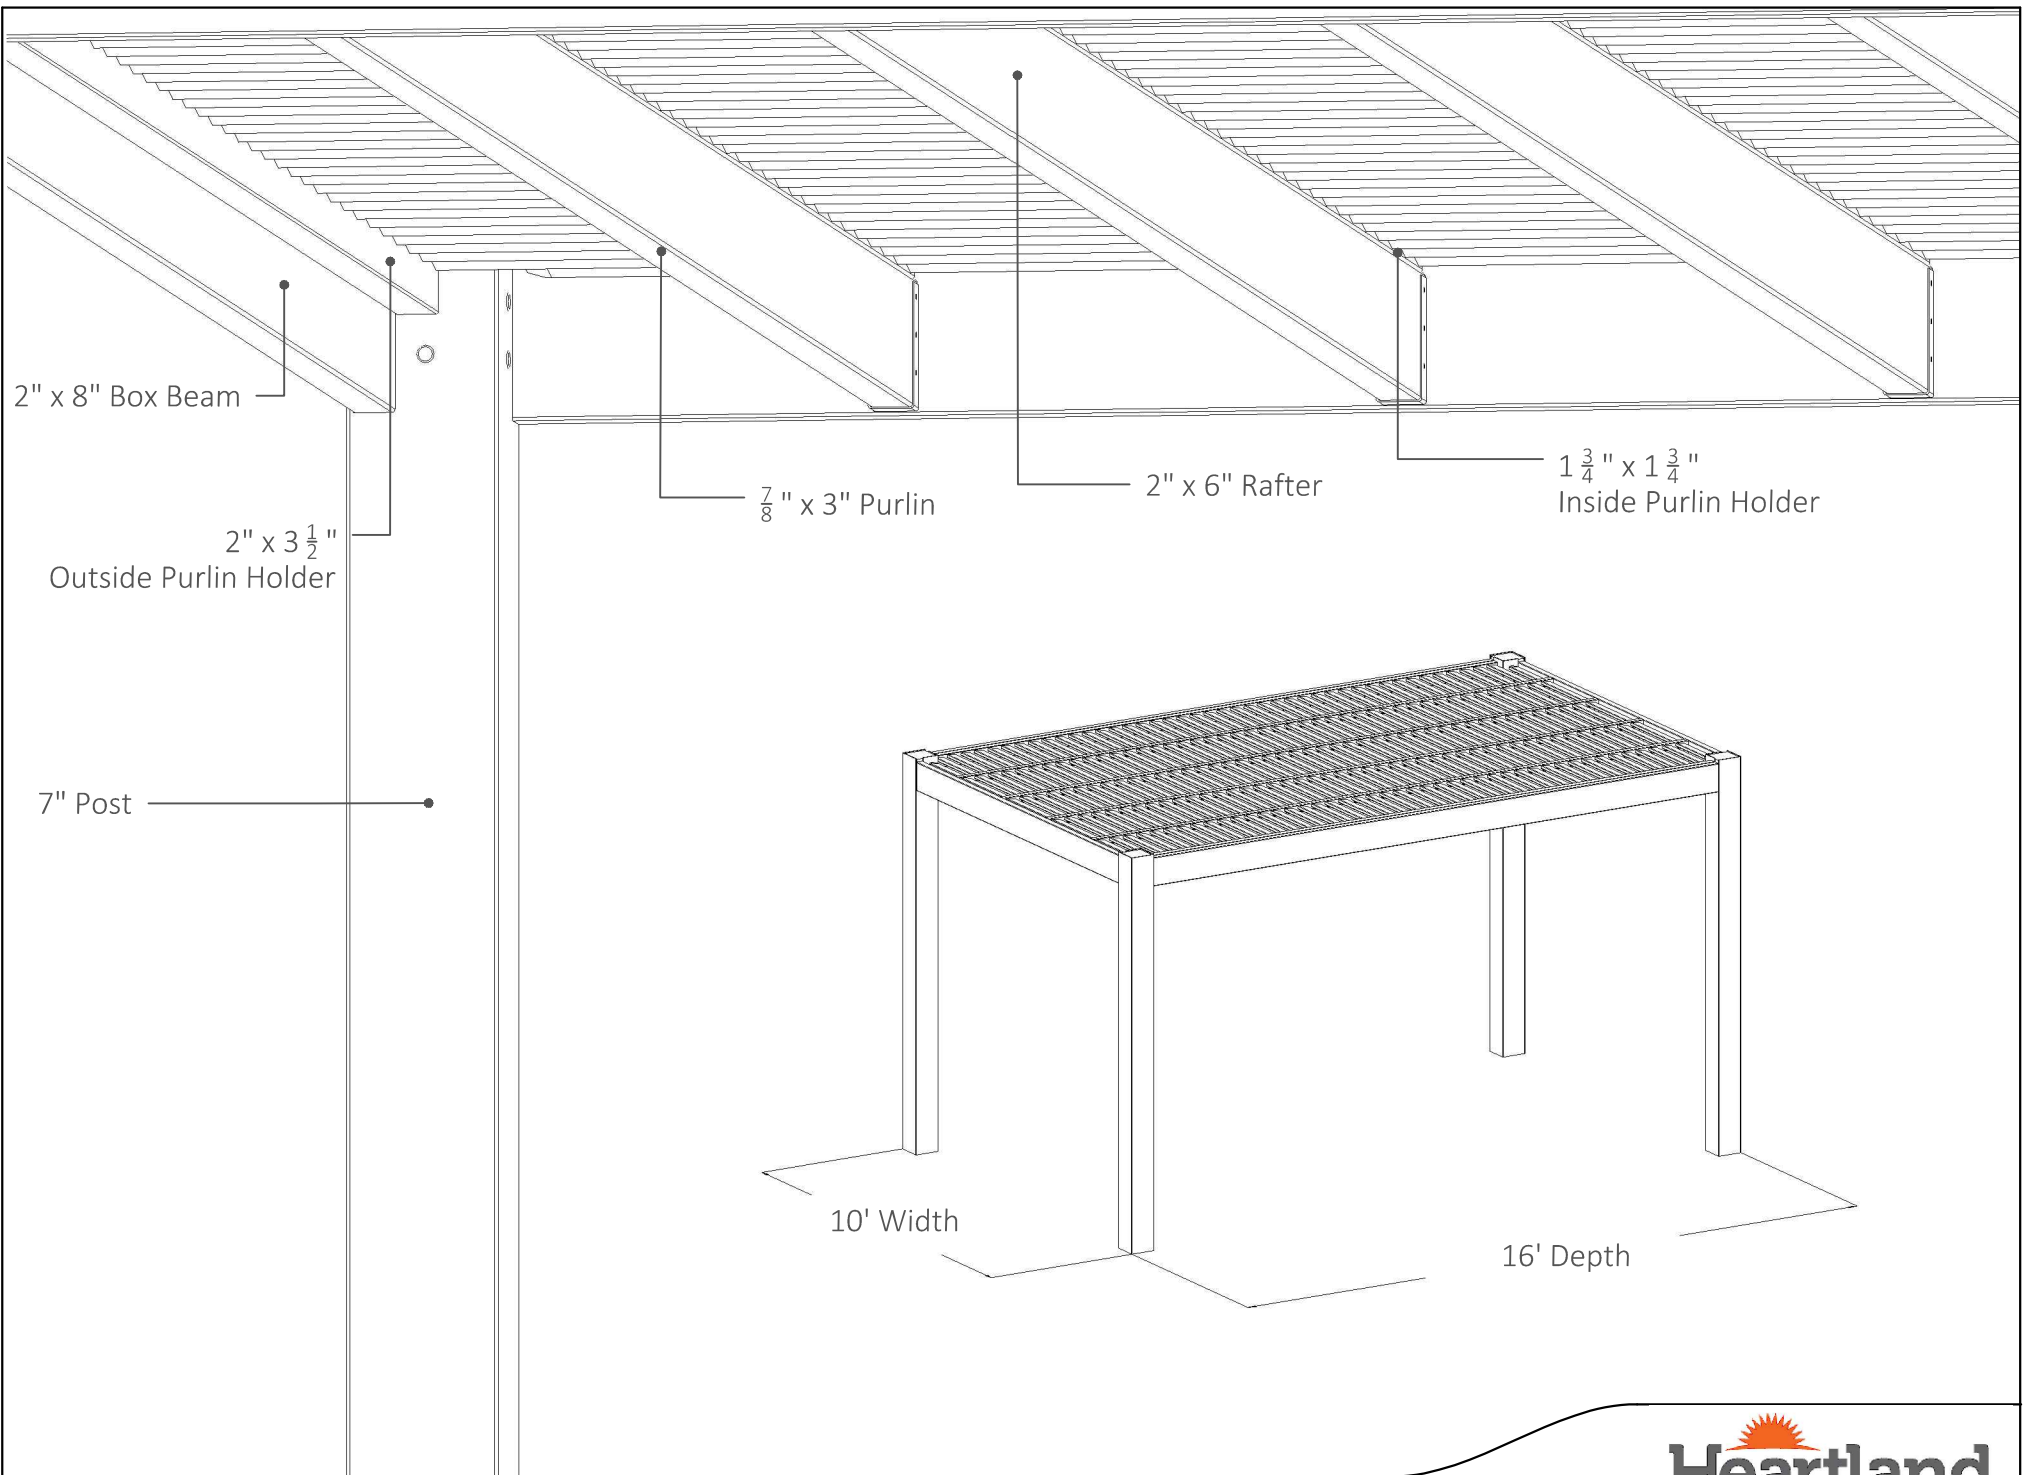

PLAN VIEW

FRONT ELEVATION

SIDE ELEVATION

16' x 10' FREESTANDING PERGOLA

Heartlandpergolas.com

563-345-6745