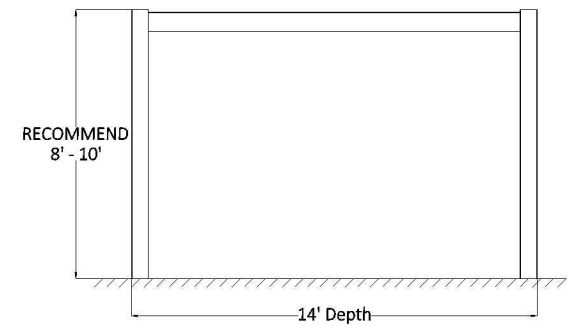

PLAN VIEW

FRONT ELEVATION

SIDE ELEVATION

14' x 16' FREESTANDING PERGOLA

Heartlandpergolas.com

563-345-6745