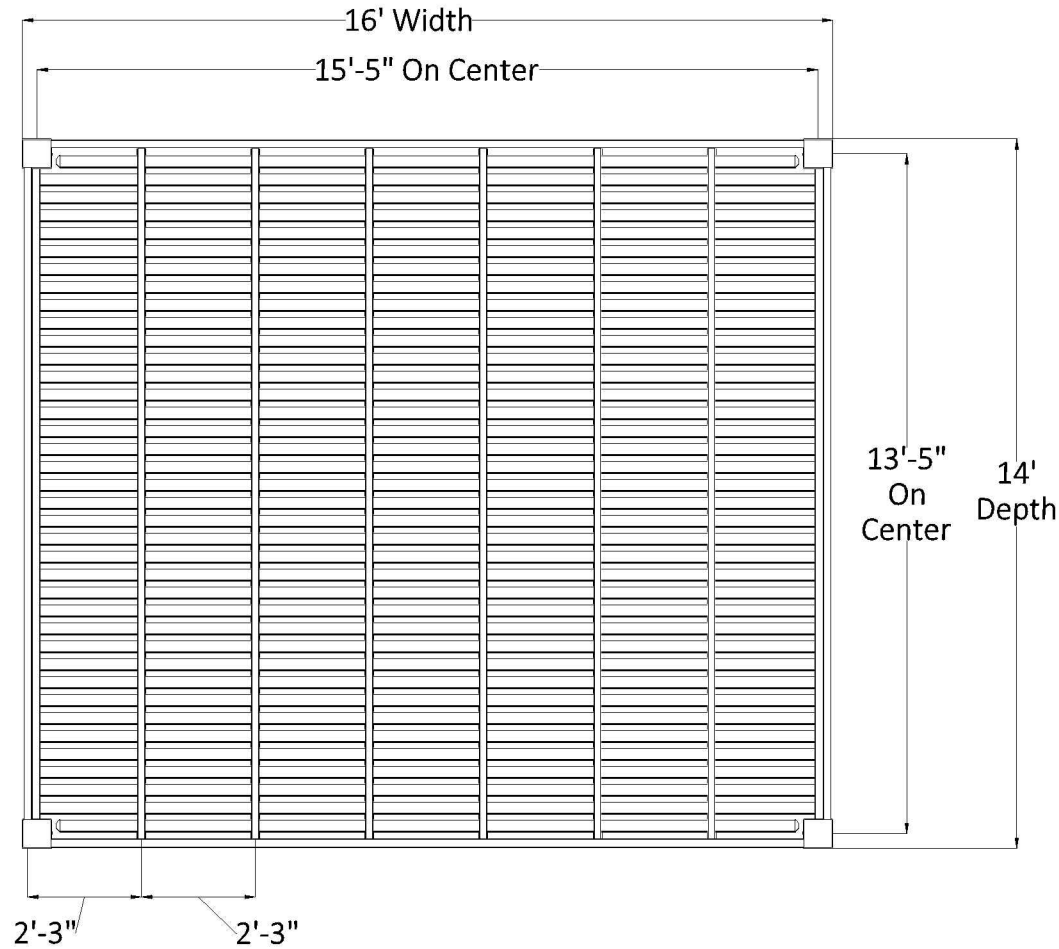

PLAN VIEW

FRONT ELEVATION

SIDE ELEVATION

14' x 16' FREESTANDING PERGOLA

Heartlandpergolas.com

563-345-6745