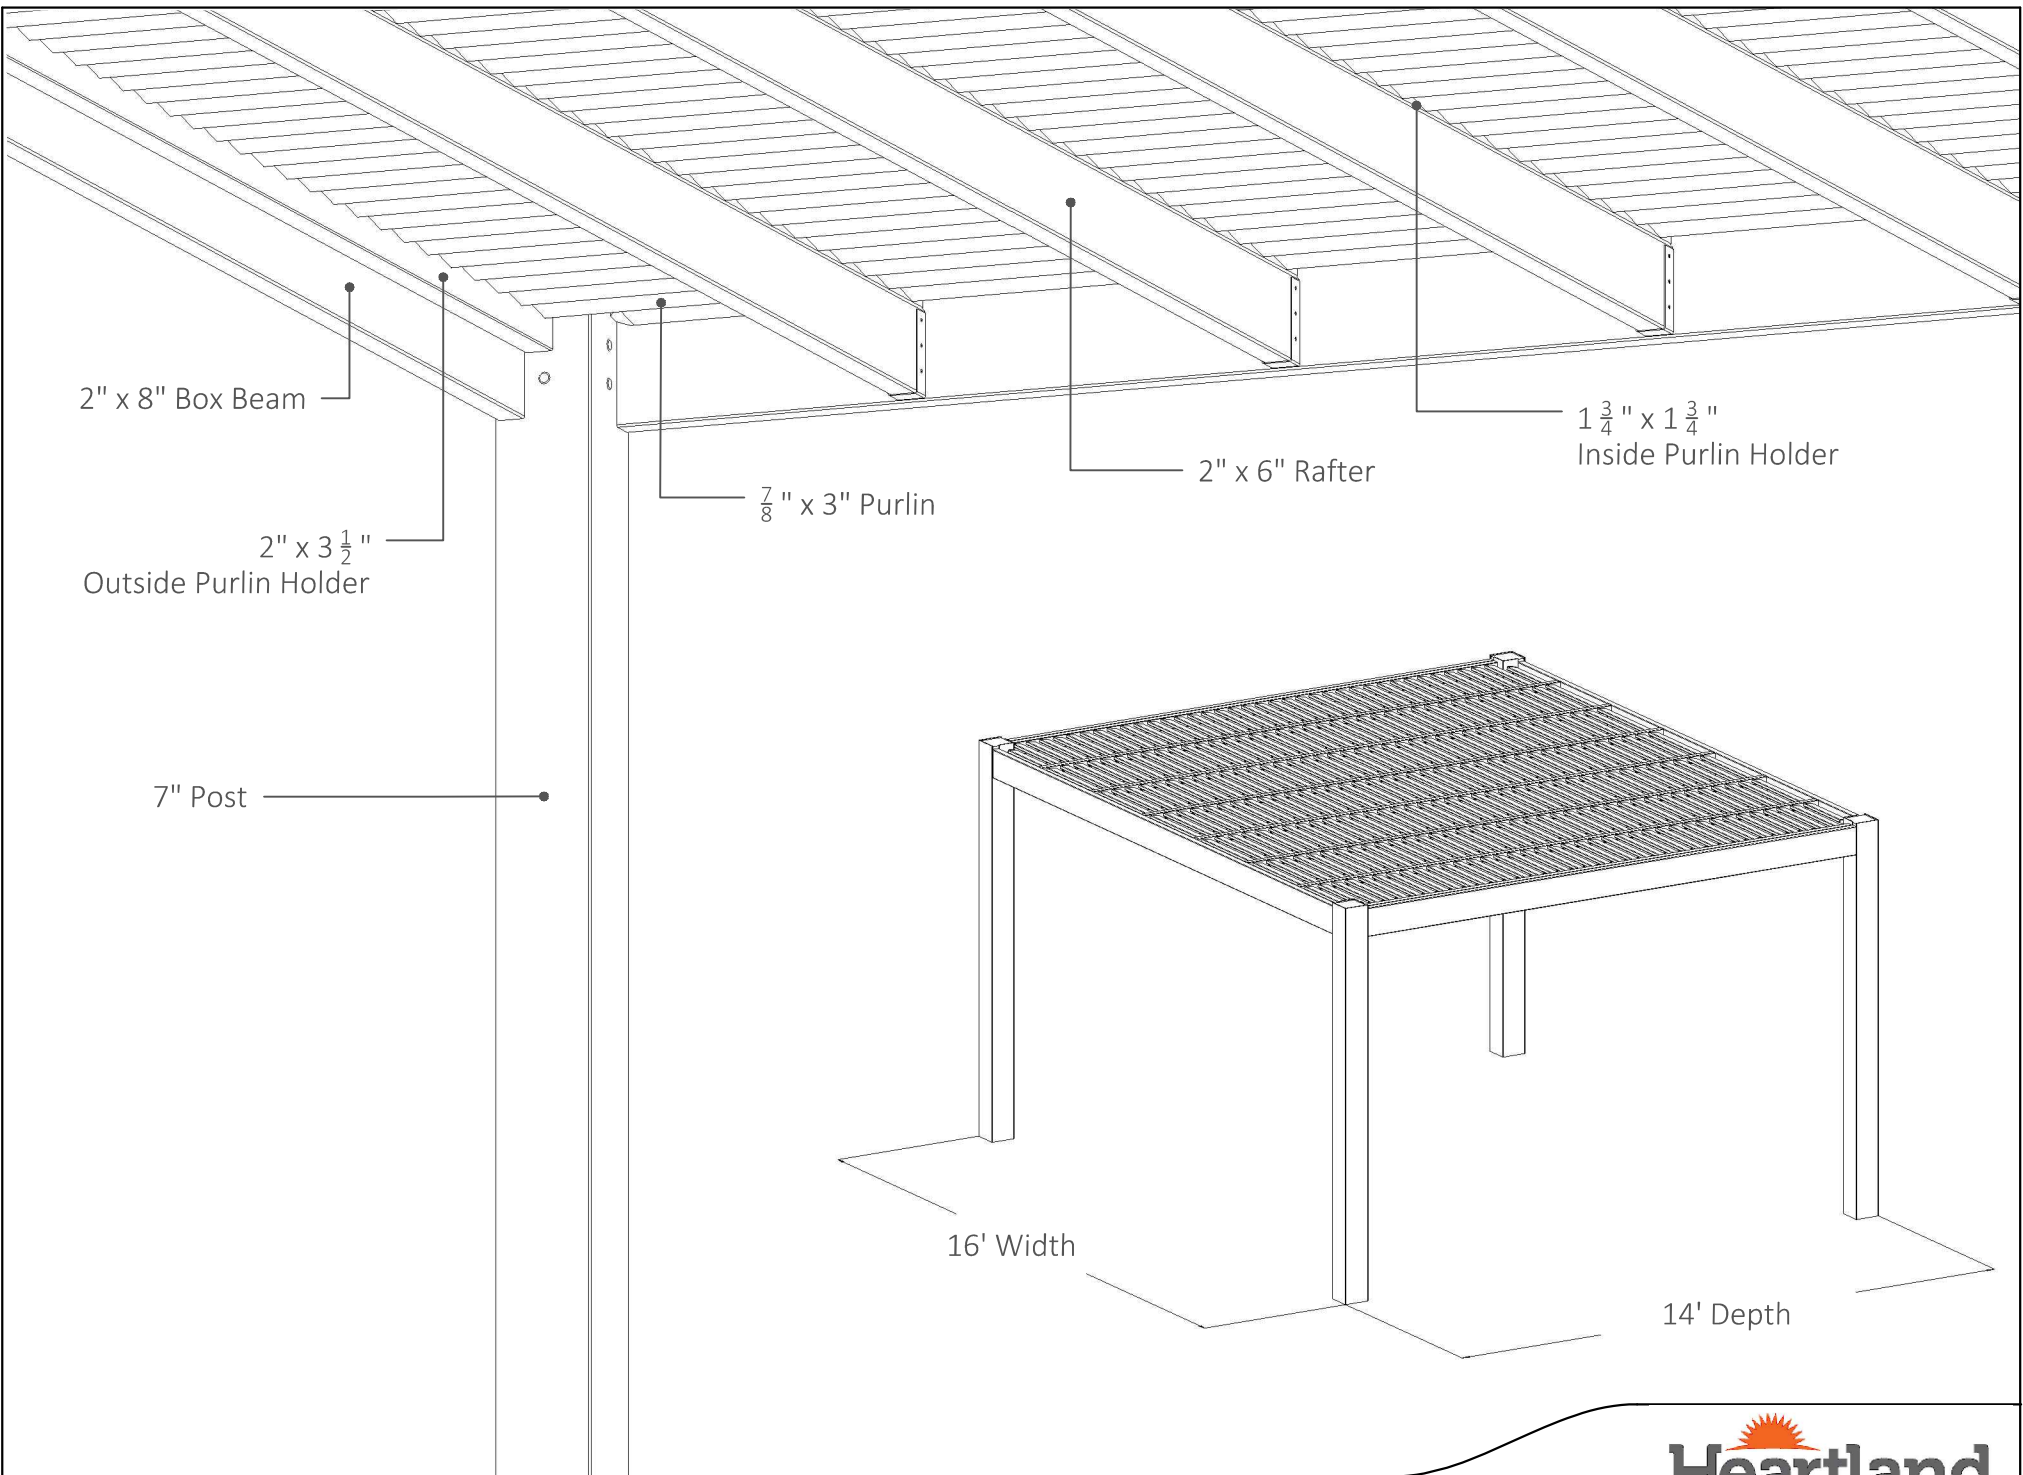

PLAN VIEW

FRONT ELEVATION

SIDE ELEVATION

14' x 16' FREESTANDING PERGOLA

Heartlandpergolas.com

563-345-6745