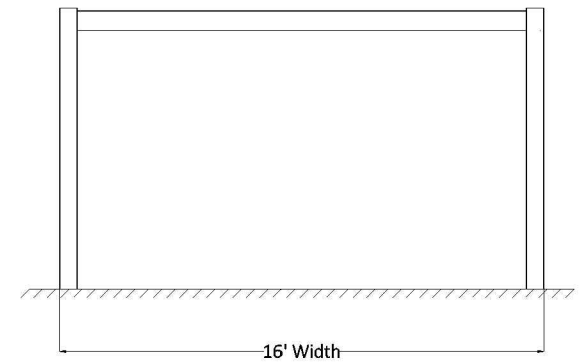

PLAN VIEW

FRONT ELEVATION

SIDE ELEVATION

14' x 16' FREESTANDING PERGOLA

Heartlandpergolas.com

563-345-6745