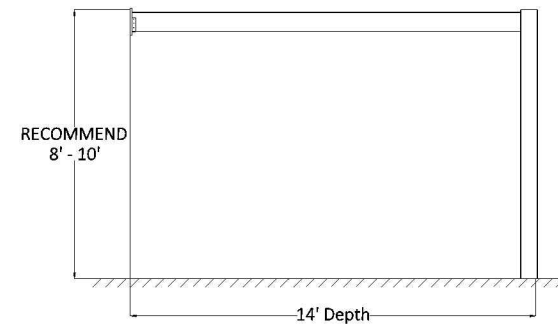

PLAN VIEW

FRONT ELEVATION

SIDE ELEVATION

14' x 14' ATTACHED PERGOLA

Heartlandpergolas.com

563-345-6745