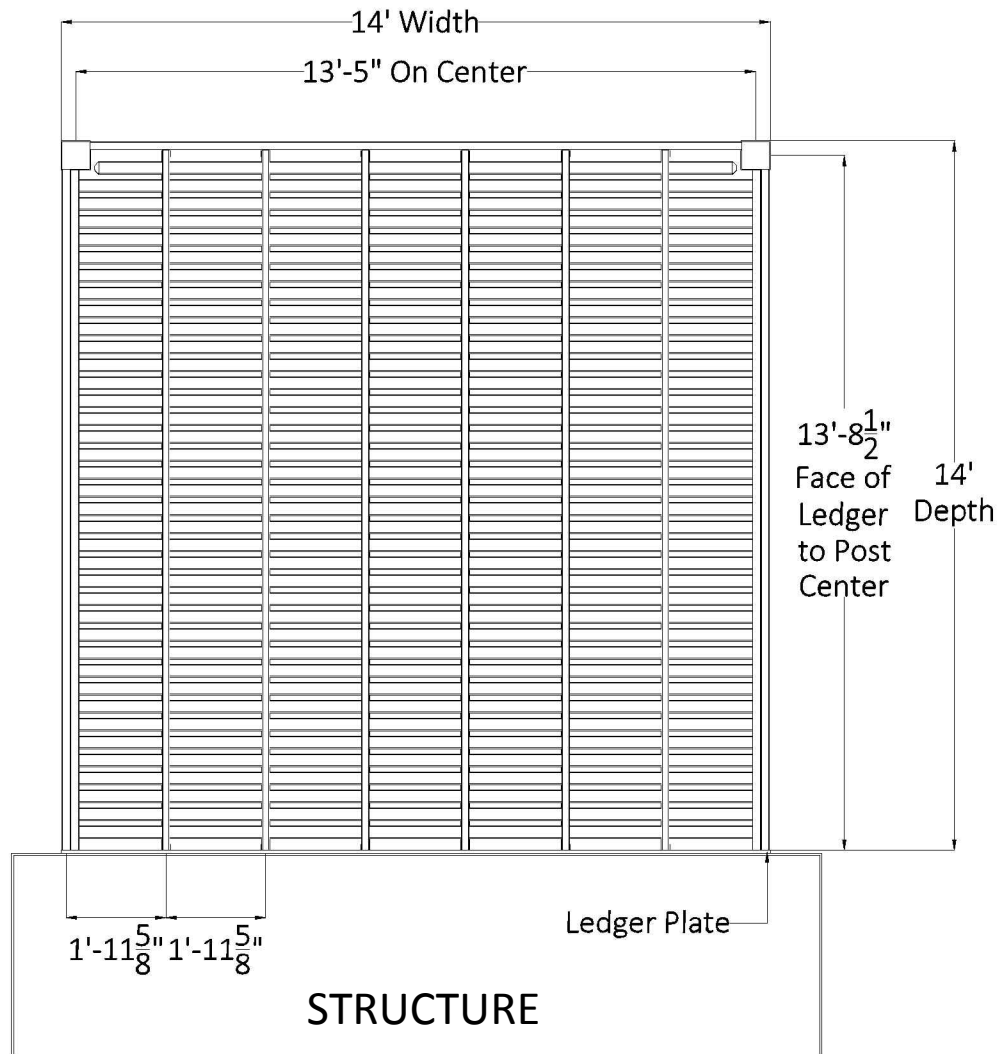

PLAN VIEW

FRONT ELEVATION

SIDE ELEVATION

14' x 14' ATTACHED PERGOLA

Heartlandpergolas.com

563-345-6745