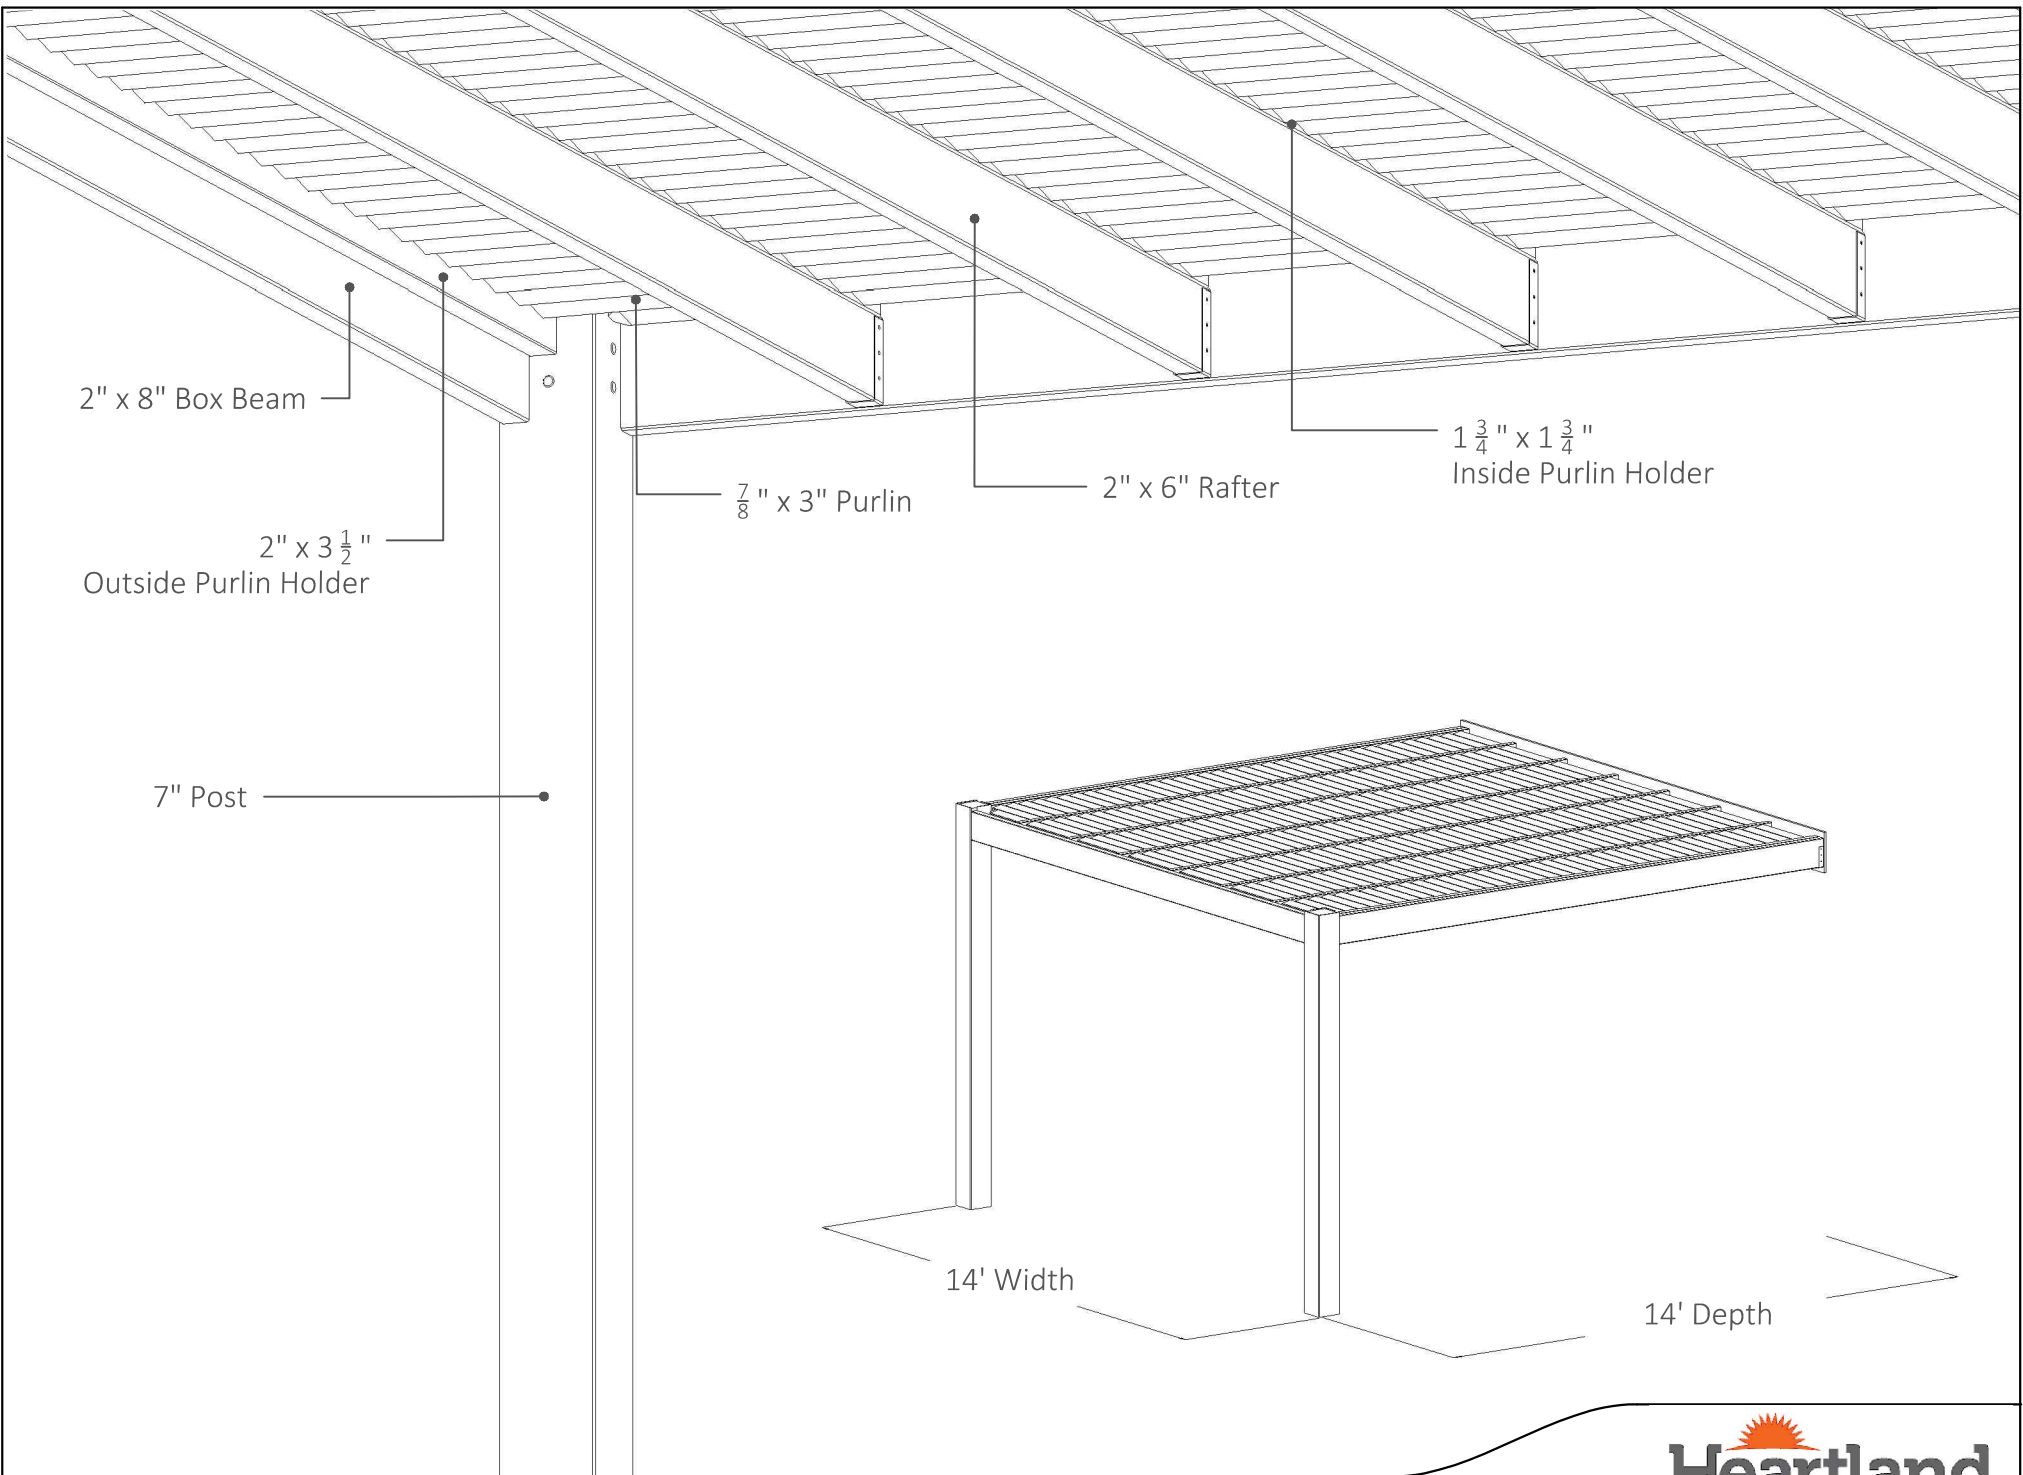

PLAN VIEW

FRONT ELEVATION

SIDE ELEVATION

14' x 14' ATTACHED PERGOLA

Heartlandpergolas.com

563-345-6745