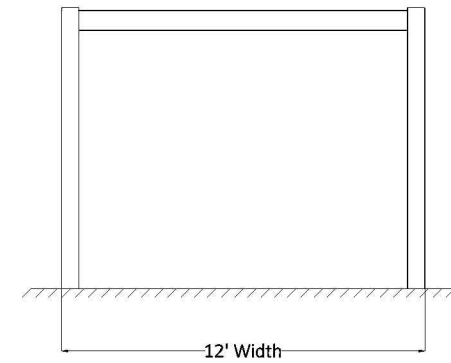

PLAN VIEW

FRONT ELEVATION

SIDE ELEVATION

14' x 12' FREESTANDING PERGOLA

Heartlandpergolas.com

563-345-6745