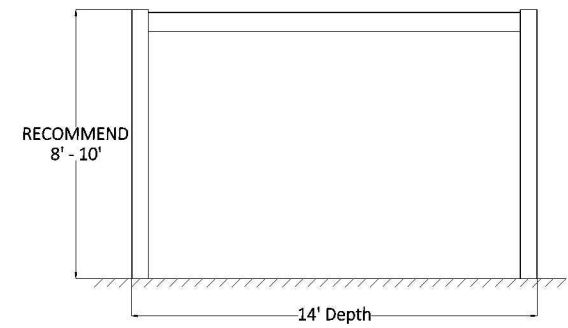

PLAN VIEW

FRONT ELEVATION

SIDE ELEVATION

14' x 12' FREESTANDING PERGOLA

Heartlandpergolas.com

563-345-6745