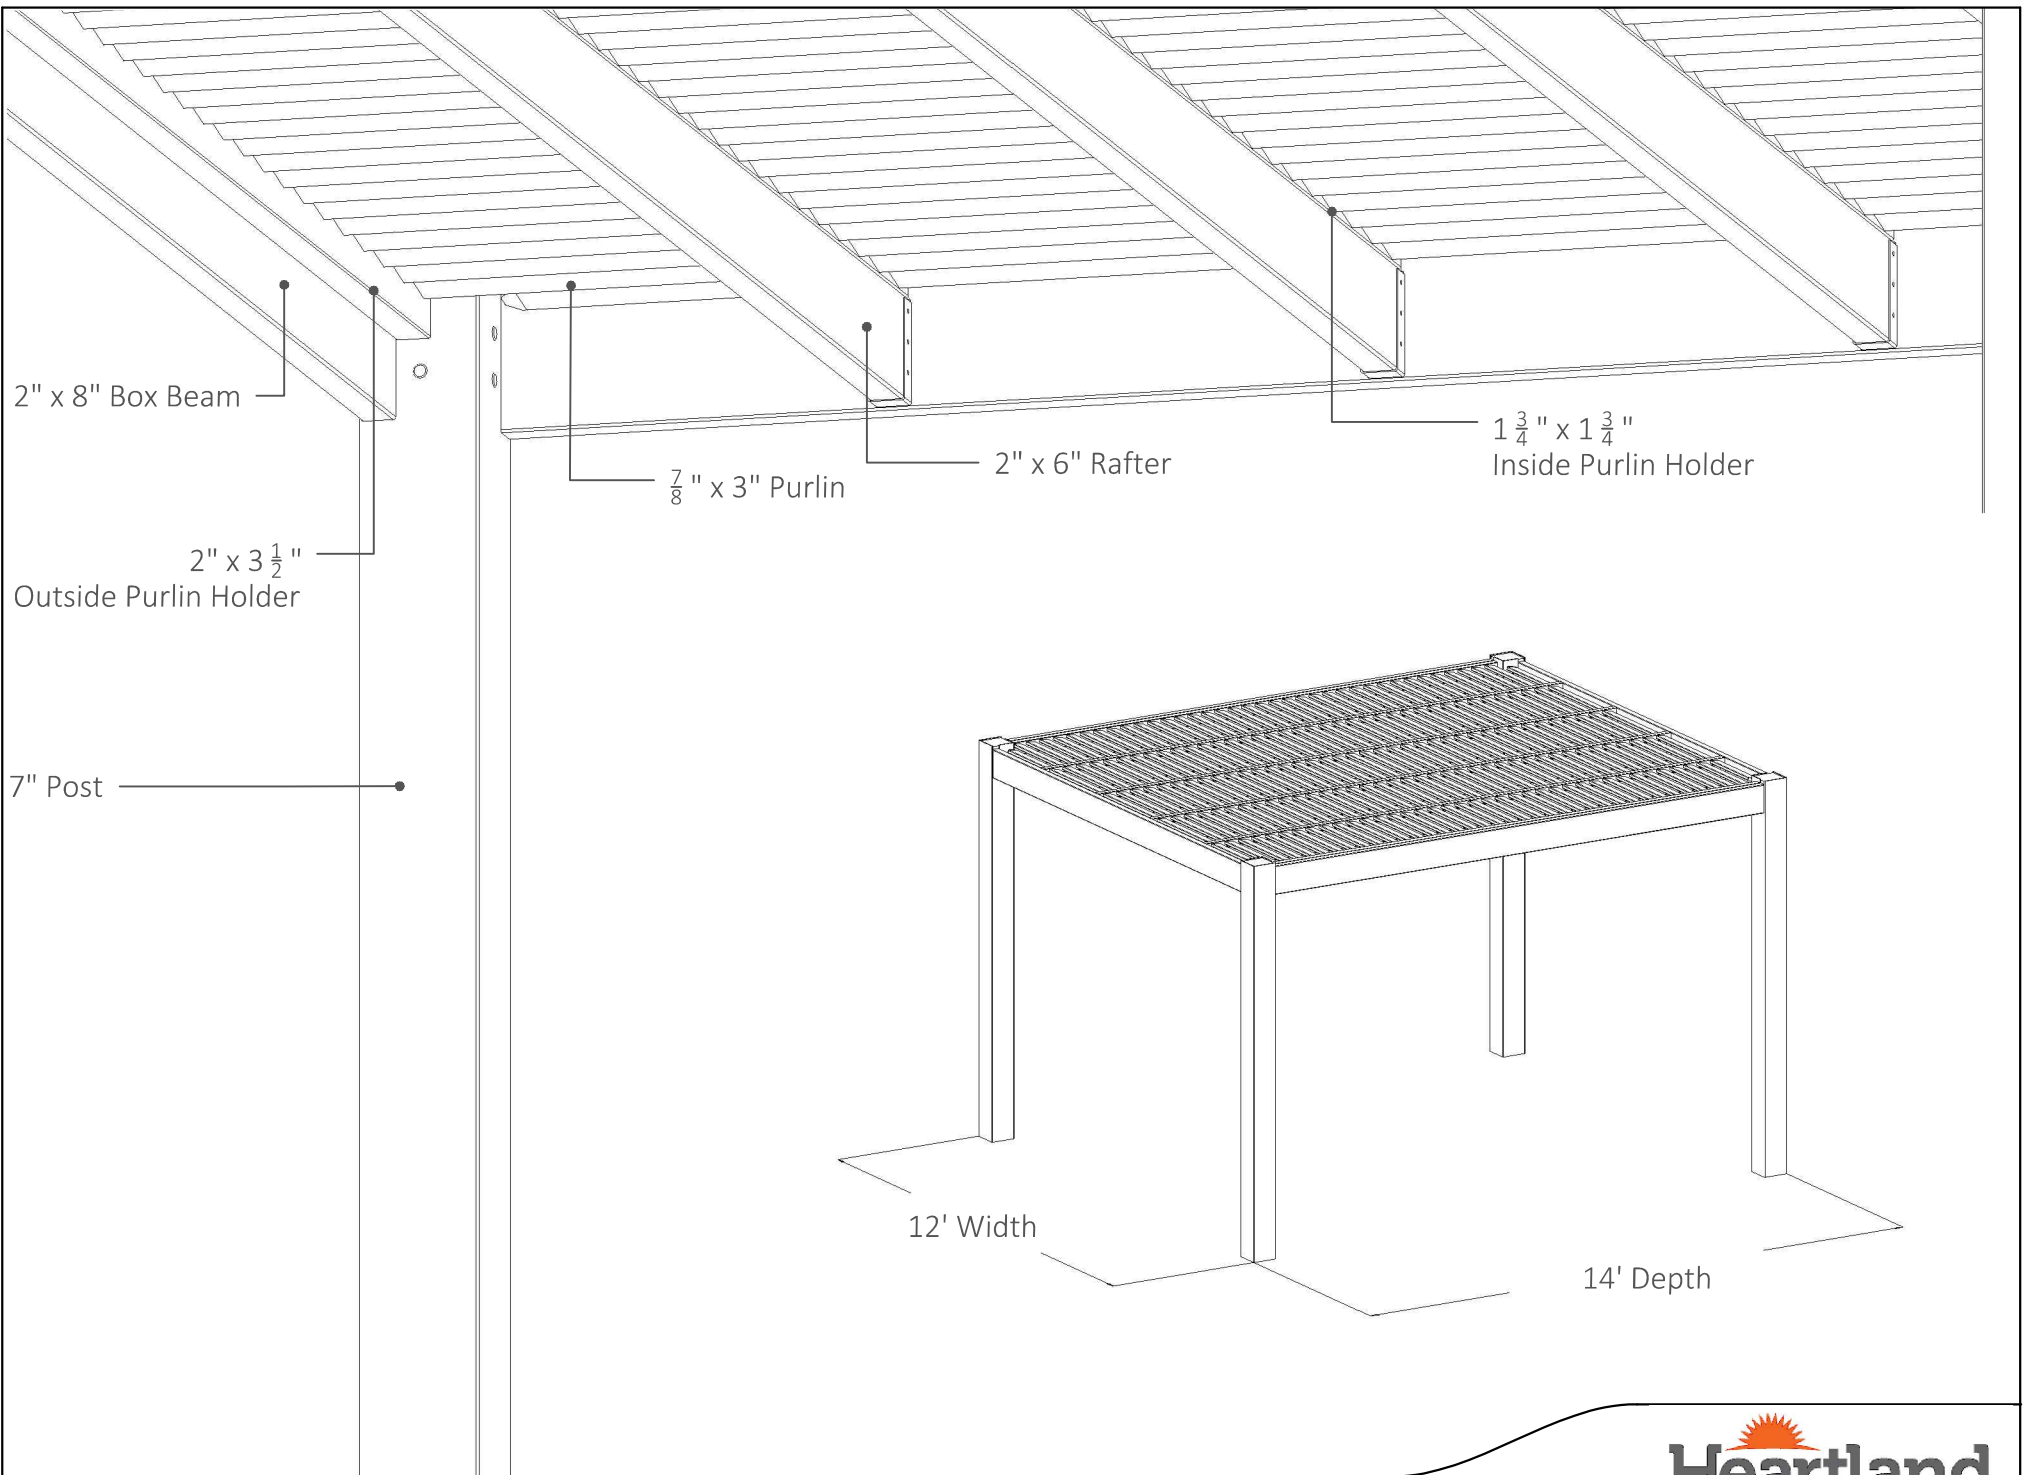

PLAN VIEW

FRONT ELEVATION

SIDE ELEVATION

14' x 12' FREESTANDING PERGOLA

Heartlandpergolas.com

563-345-6745