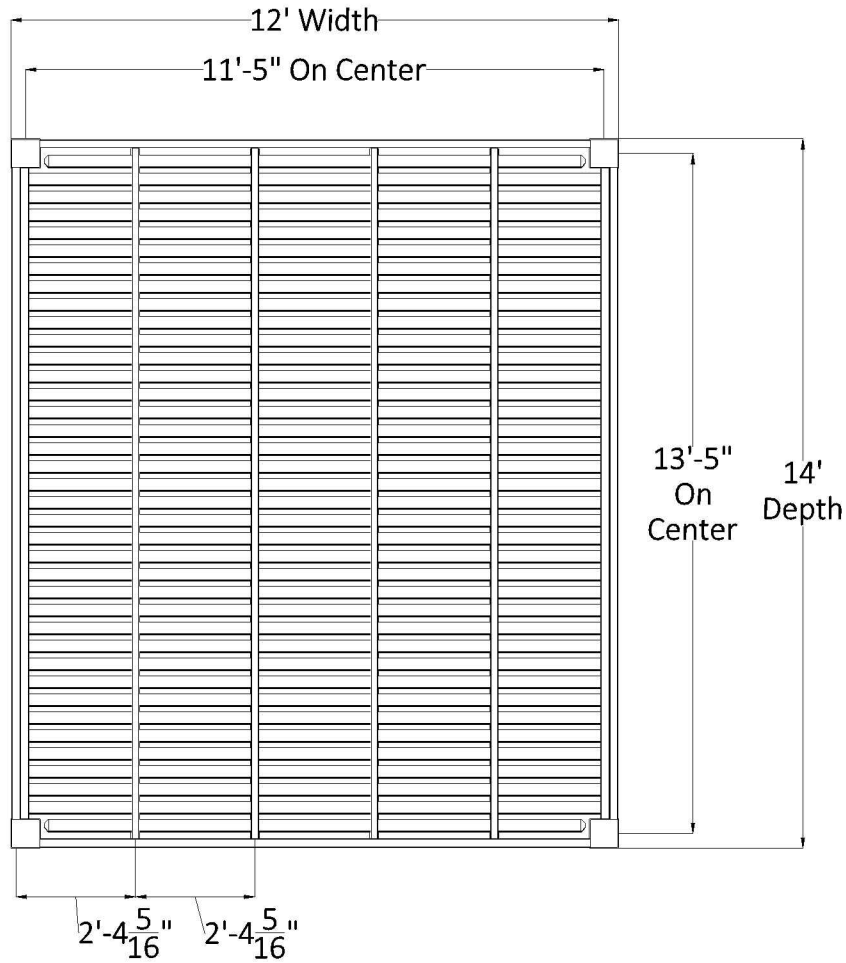

PLAN VIEW

FRONT ELEVATION

SIDE ELEVATION

14' x 12' FREESTANDING PERGOLA

Heartlandpergolas.com

563-345-6745