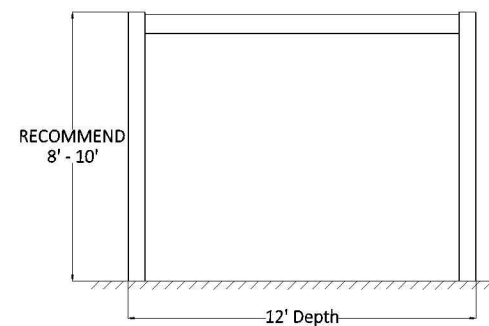

PLAN VIEW

FRONT ELEVATION

SIDE ELEVATION

12' x 14' FREESTANDING PERGOLA

Heartlandpergolas.com

563-345-6745