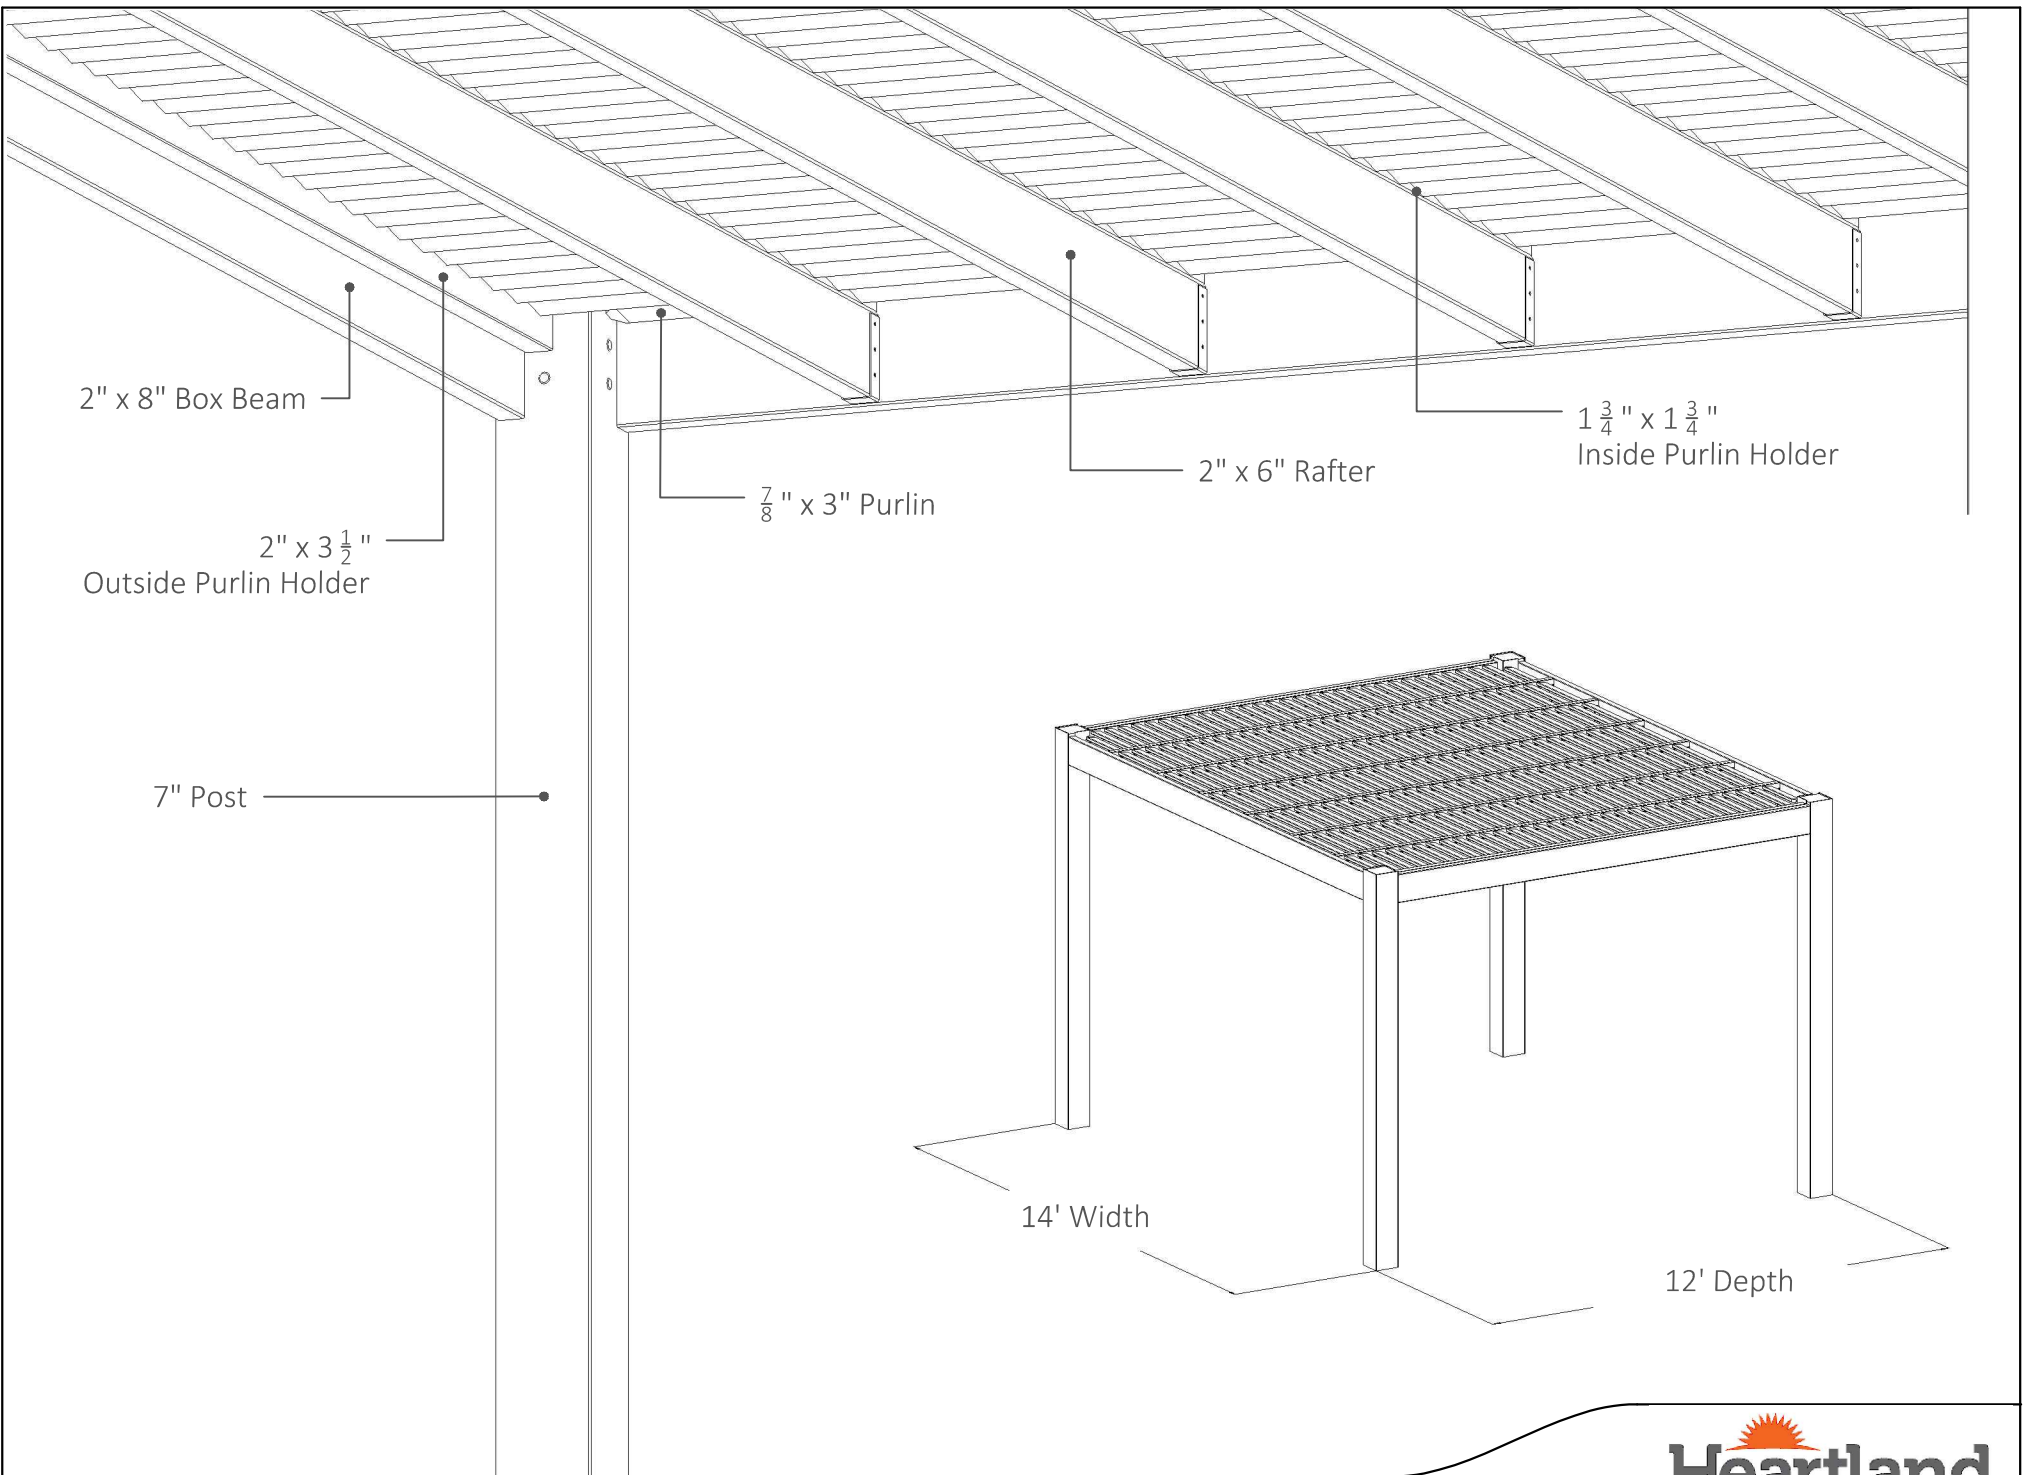

PLAN VIEW

FRONT ELEVATION

SIDE ELEVATION

12' x 14' FREESTANDING PERGOLA

Heartlandpergolas.com

563-345-6745