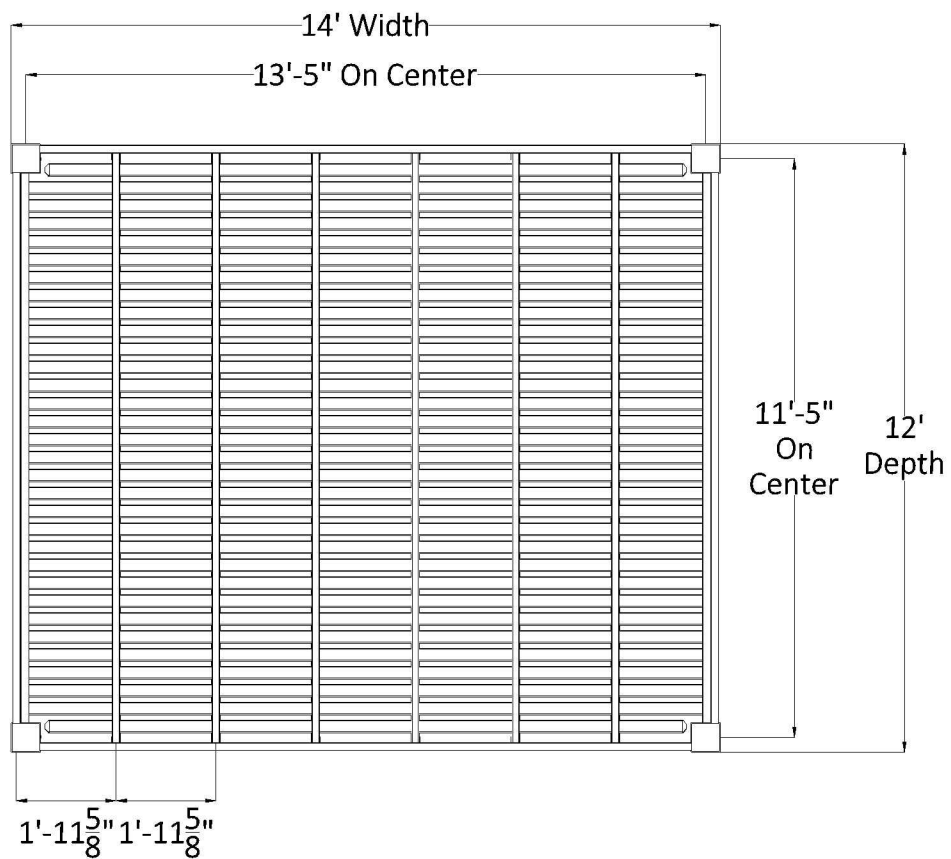

PLAN VIEW

FRONT ELEVATION

SIDE ELEVATION

12' x 14' FREESTANDING PERGOLA

Heartlandpergolas.com

563-345-6745