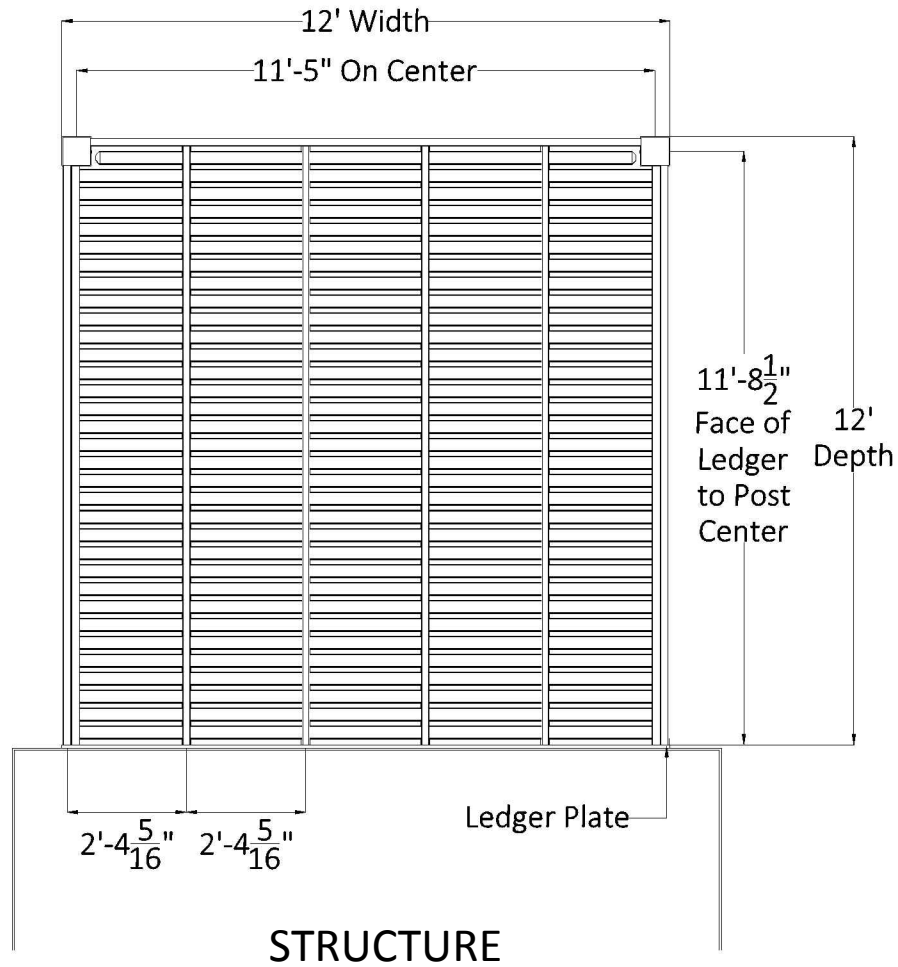

PLAN VIEW

FRONT ELEVATION

SIDE ELEVATION

12' x 12' ATTACHED PERGOLA

Heartlandpergolas.com

563-345-6745