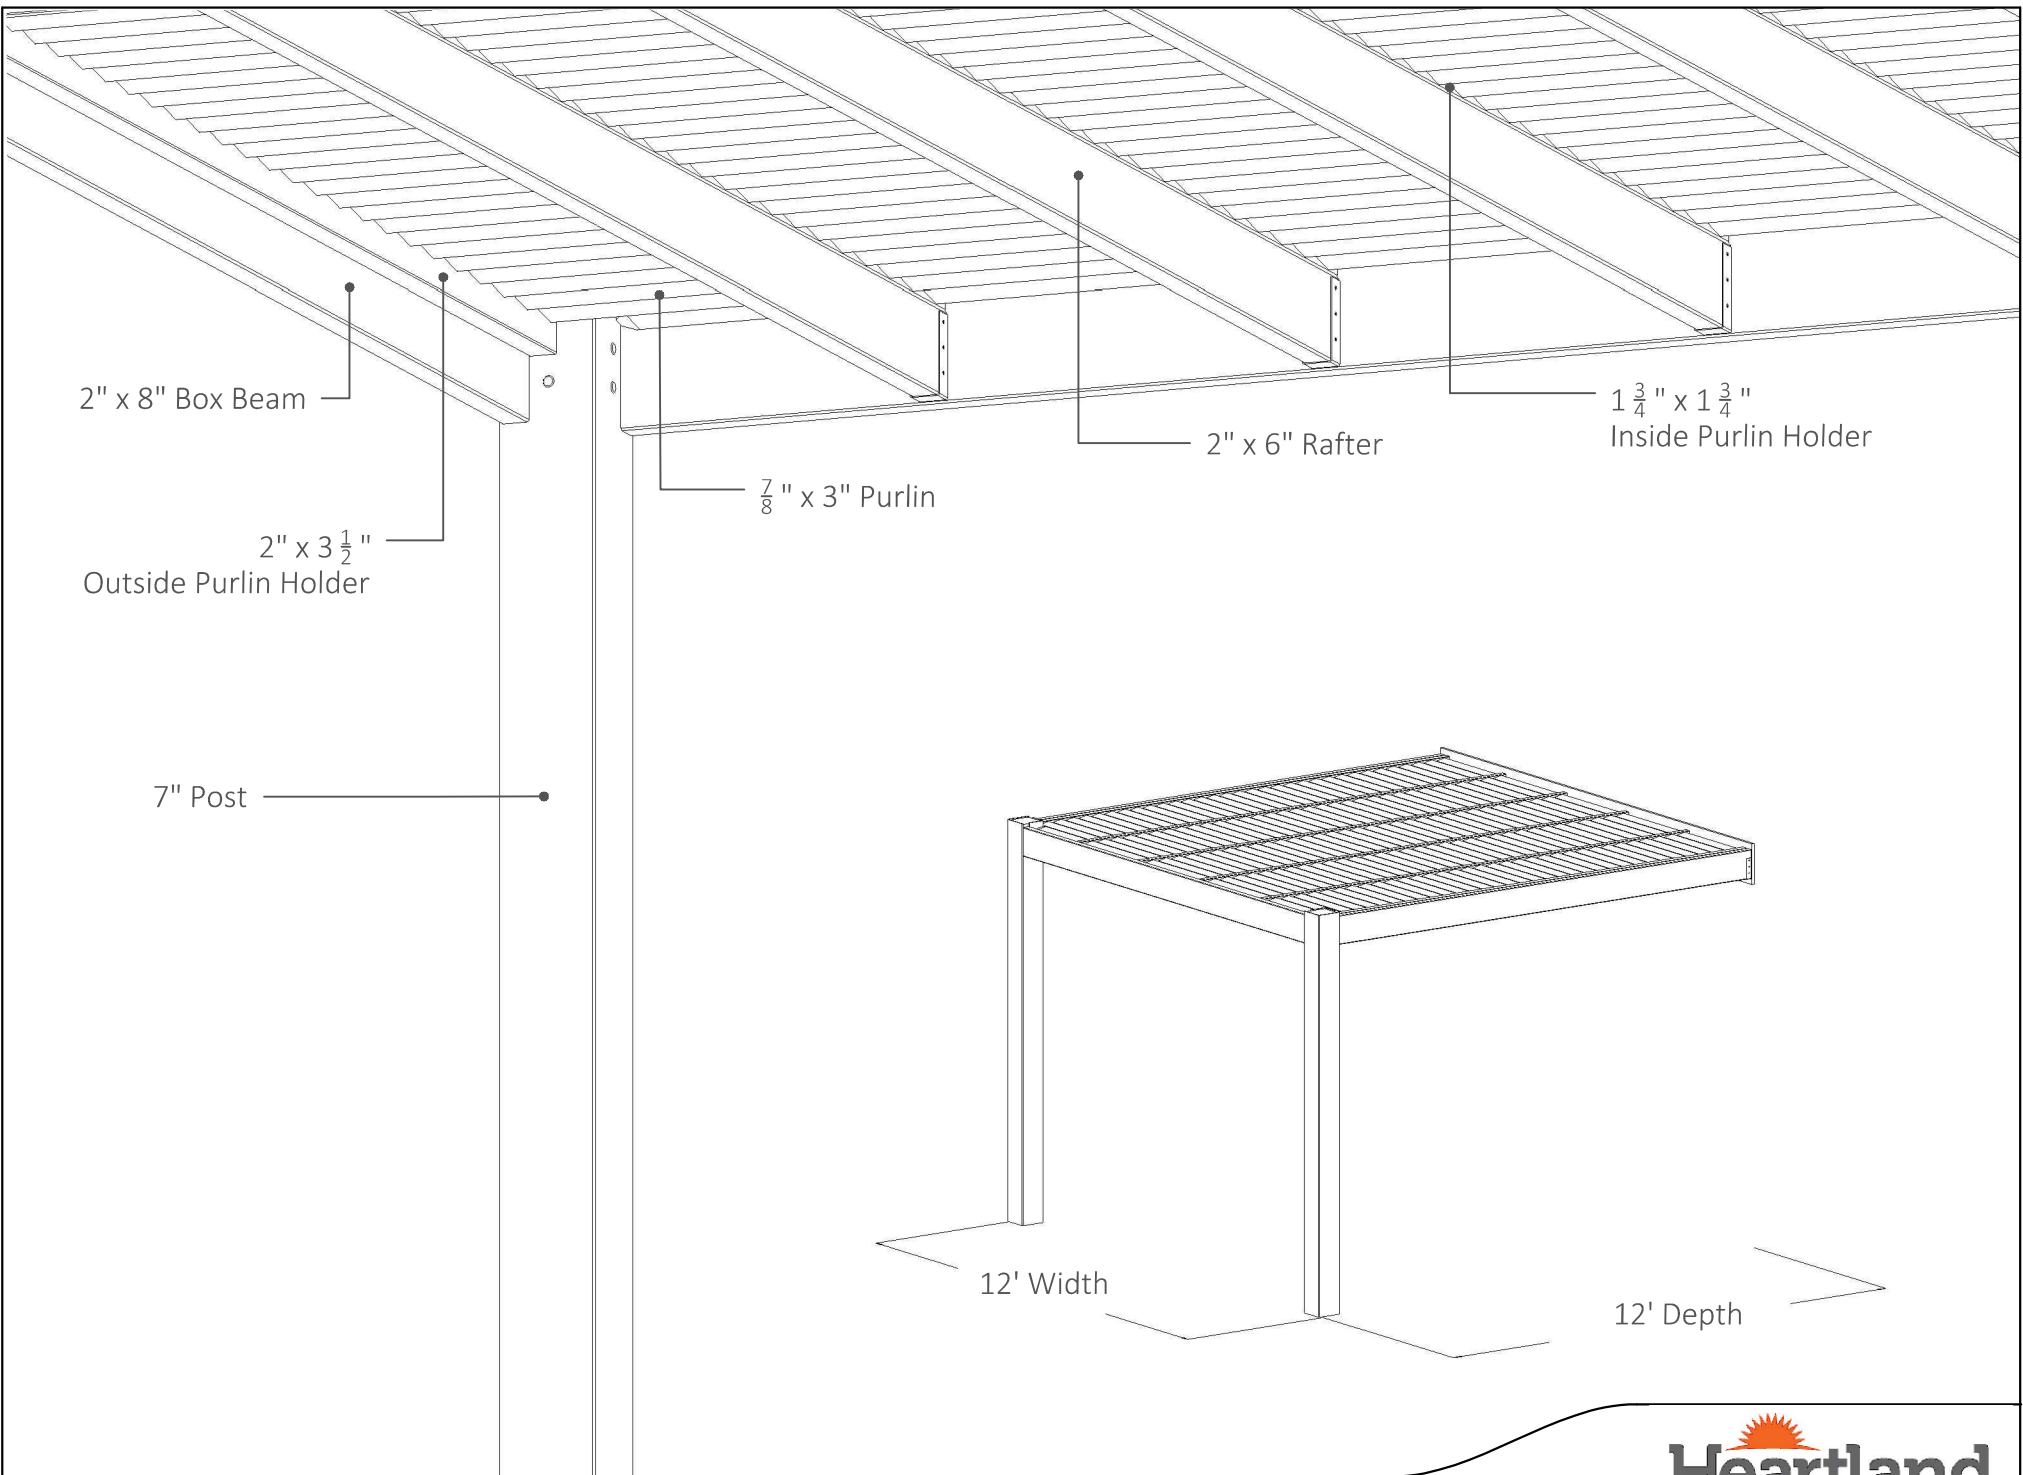

PLAN VIEW

FRONT ELEVATION

SIDE ELEVATION

12' x 12' ATTACHED PERGOLA

Heartlandpergolas.com

563-345-6745