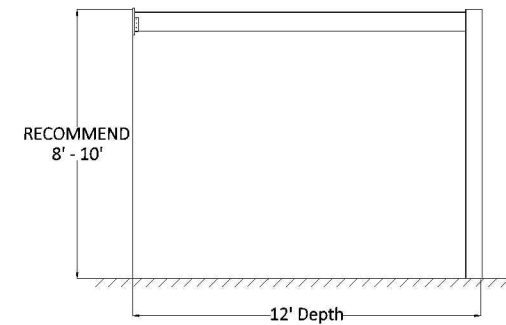

PLAN VIEW

FRONT ELEVATION

SIDE ELEVATION

12' x 12' ATTACHED PERGOLA

Heartlandpergolas.com

563-345-6745