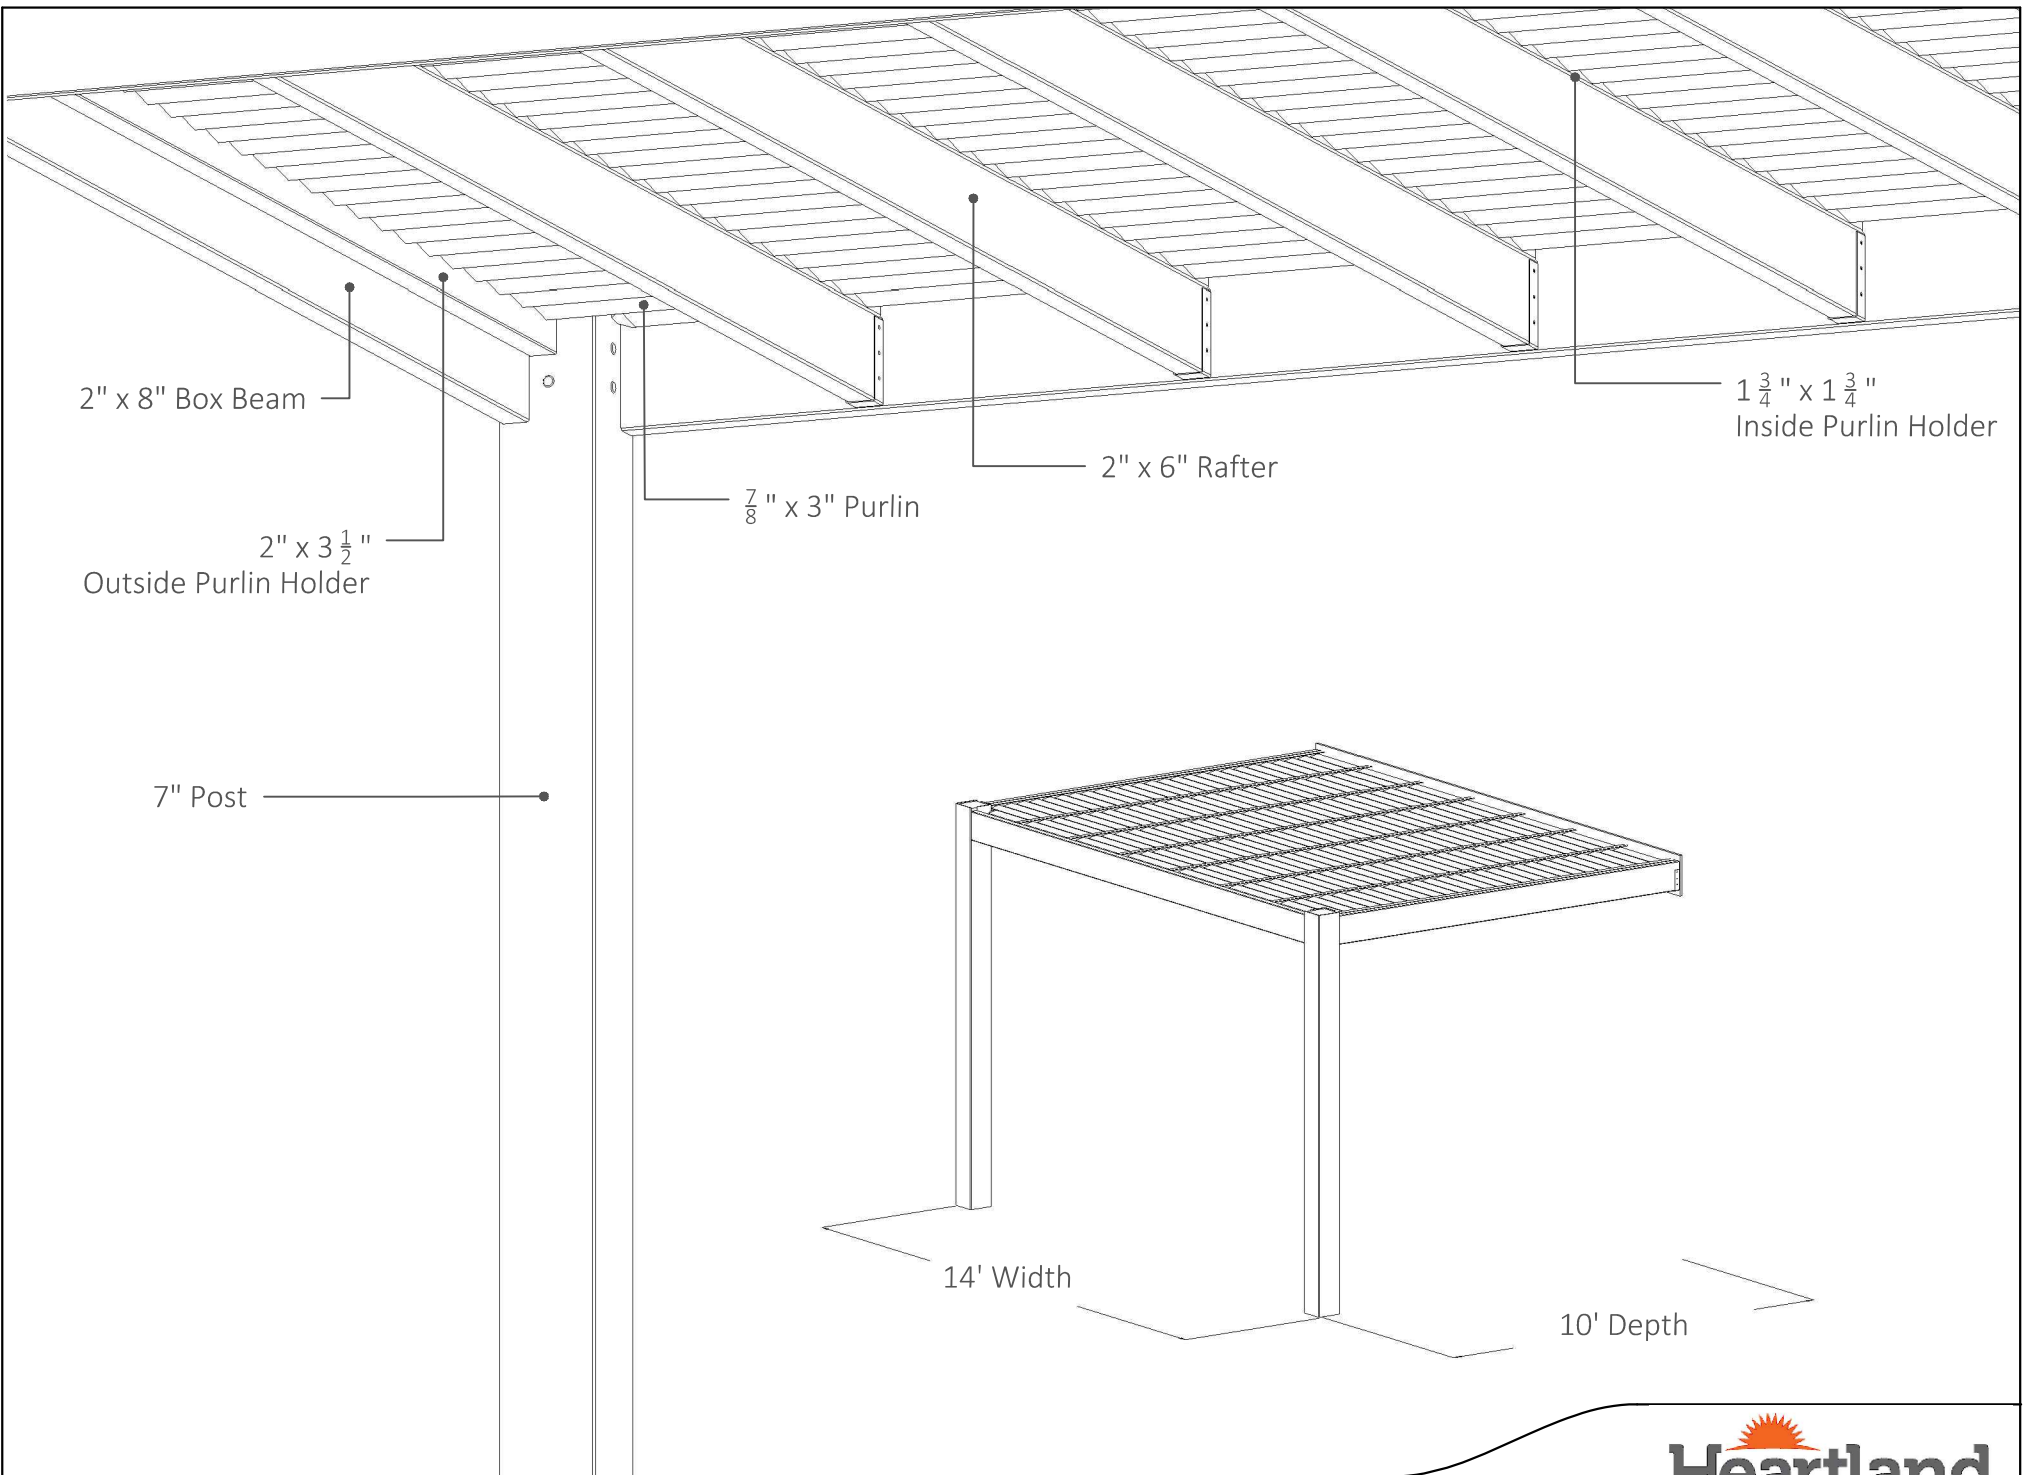

PLAN VIEW

FRONT ELEVATION

SIDE ELEVATION

10' x 14' ATTACHED PERGOLA

Heartlandpergolas.com

563-345-6745