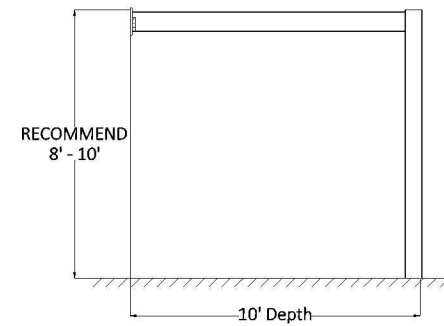

PLAN VIEW

FRONT ELEVATION

SIDE ELEVATION

10' x 14' ATTACHED PERGOLA

Heartlandpergolas.com

563-345-6745