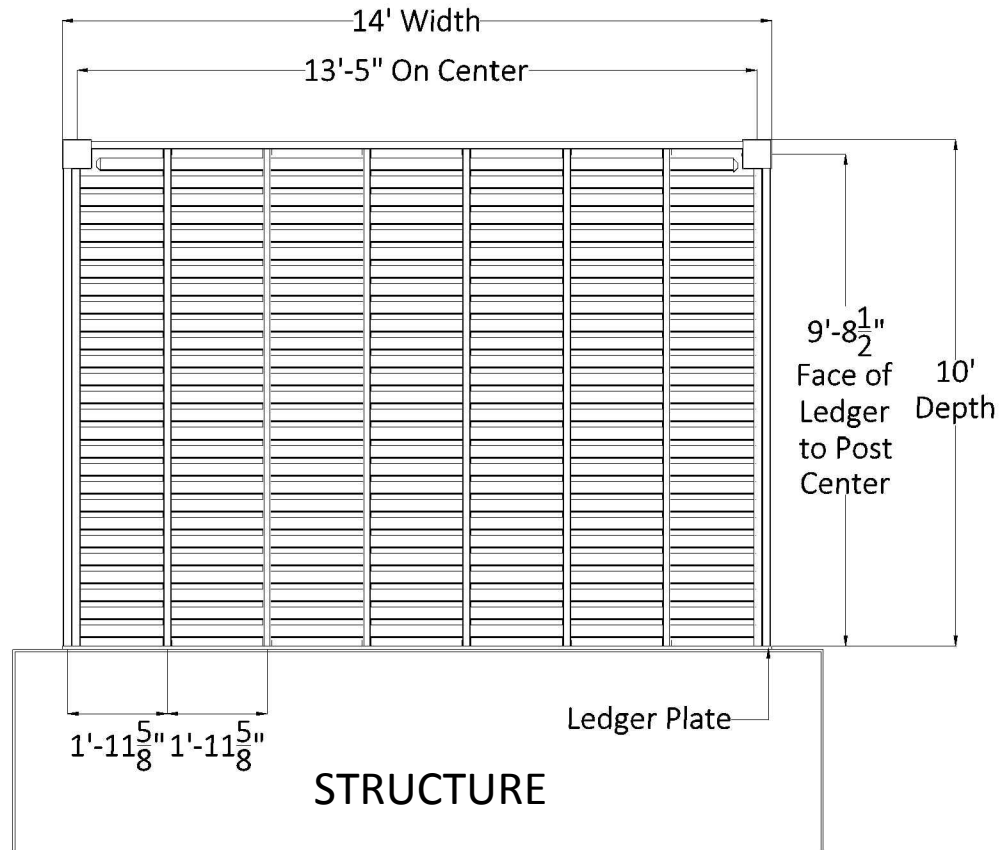

PLAN VIEW

FRONT ELEVATION

SIDE ELEVATION

10' x 14' ATTACHED PERGOLA

Heartlandpergolas.com

563-345-6745