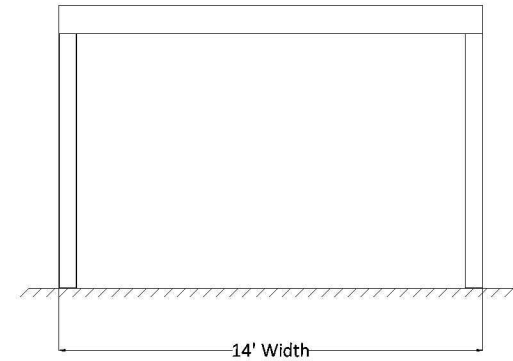

PLAN VIEW

FRONT ELEVATION

SIDE ELEVATION

10' x 14' ATTACHED PERGOLA

Heartlandpergolas.com

563-345-6745