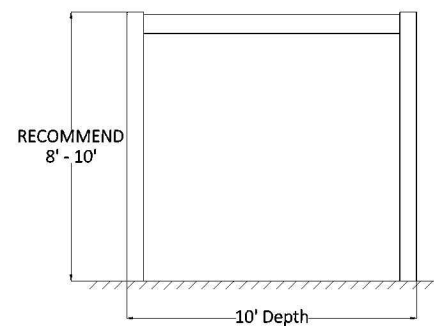

PLAN VIEW

FRONT ELEVATION

SIDE ELEVATION

10' x 12' FREESTANDING PERGOLA

Heartlandpergolas.com

563-345-6745

Heartland
Pergolas