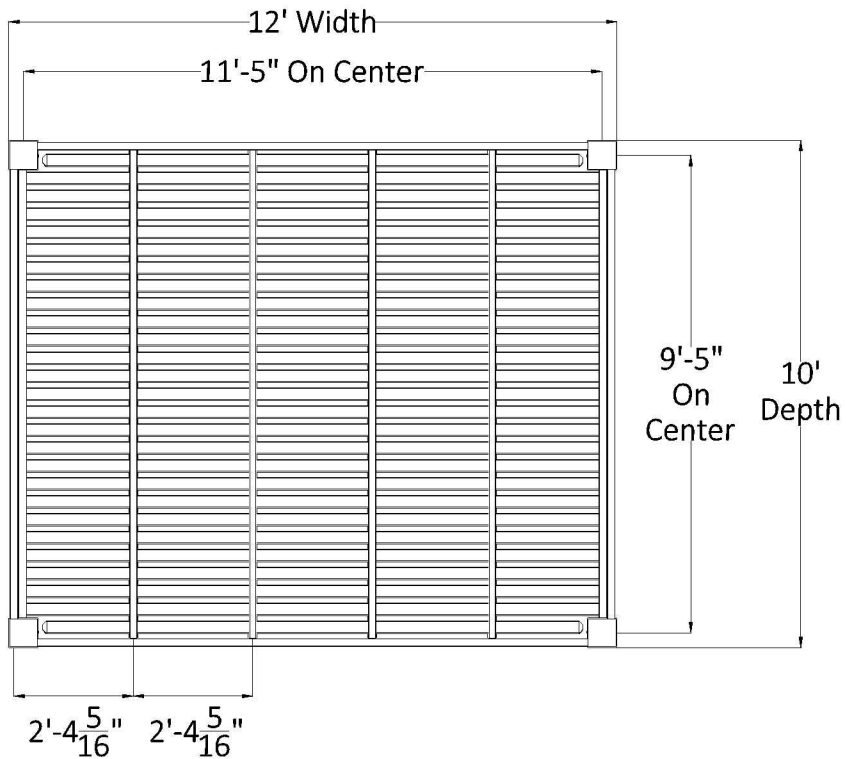

PLAN VIEW

FRONT ELEVATION

SIDE ELEVATION

10' x 12' FREESTANDING PERGOLA

Heartlandpergolas.com

563-345-6745

Heartland
Pergolas