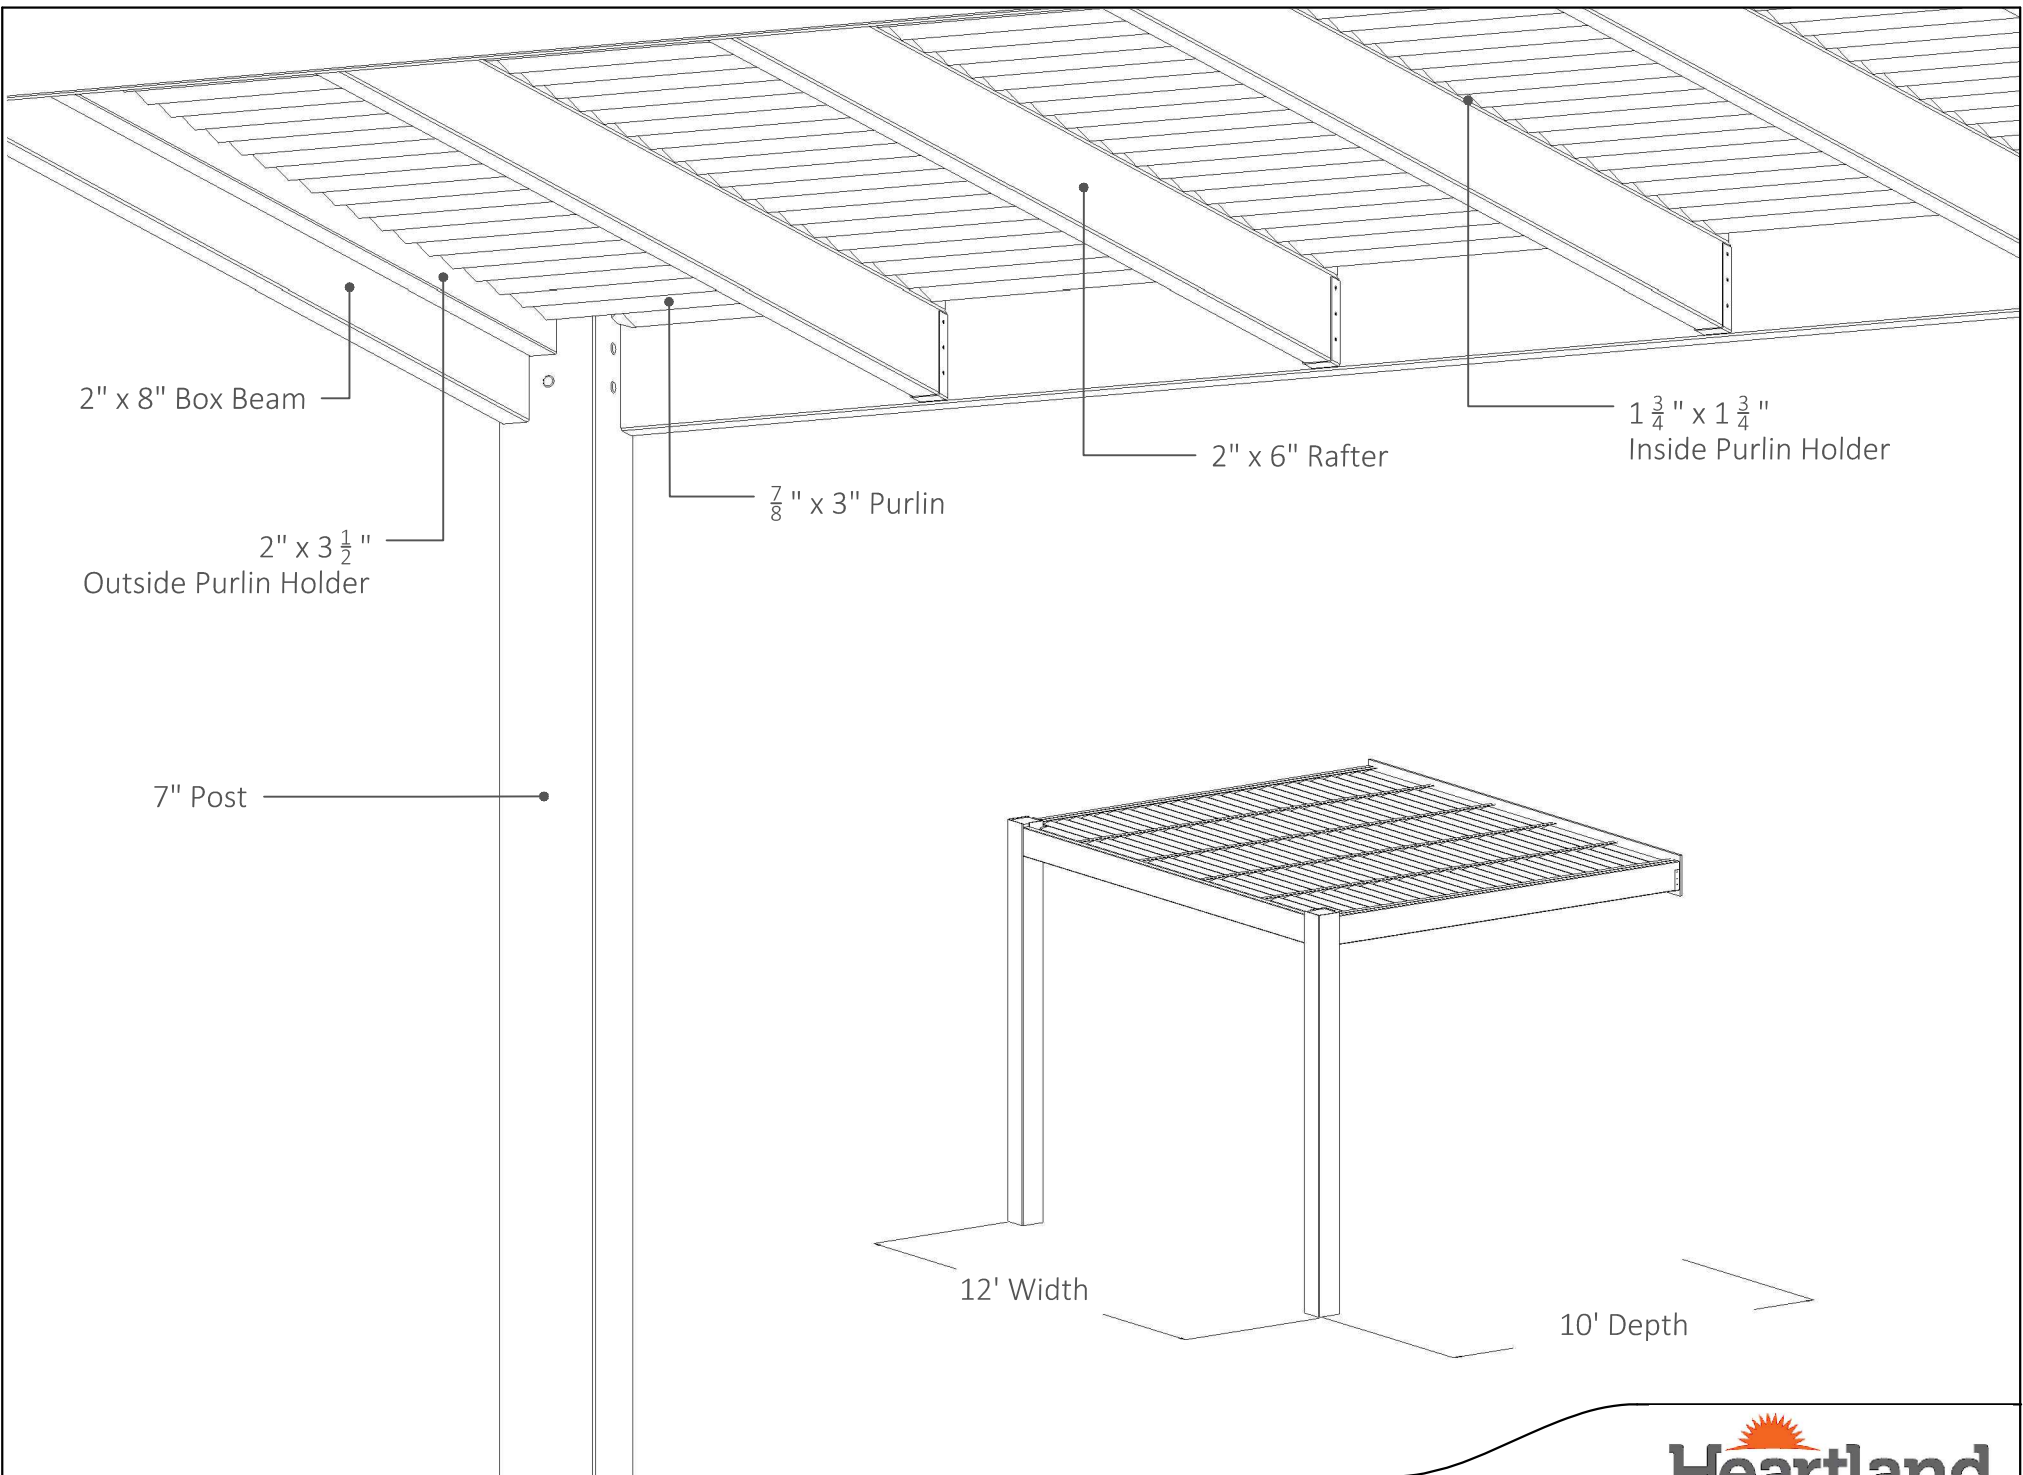

PLAN VIEW

FRONT ELEVATION

SIDE ELEVATION

10' x 12' ATTACHED PERGOLA

Heartlandpergolas.com

563-345-6745

Heartland
Pergolas