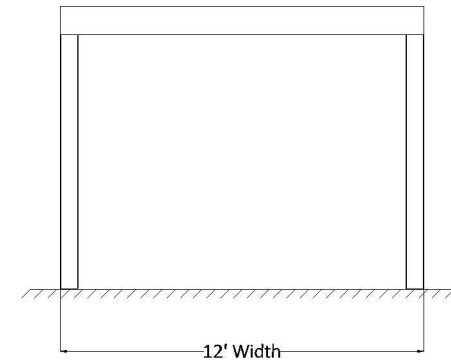

PLAN VIEW

FRONT ELEVATION

SIDE ELEVATION

10' x 12' ATTACHED PERGOLA

Heartlandpergolas.com

563-345-6745

Heartland
Pergolas