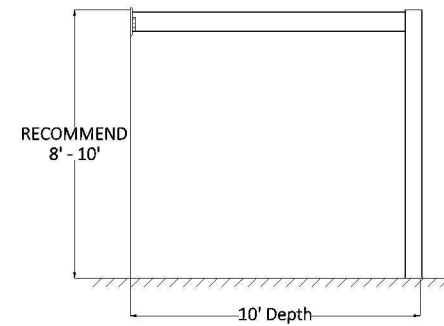

PLAN VIEW

FRONT ELEVATION

SIDE ELEVATION

10' x 12' ATTACHED PERGOLA

Heartlandpergolas.com

563-345-6745

Heartland
Pergolas