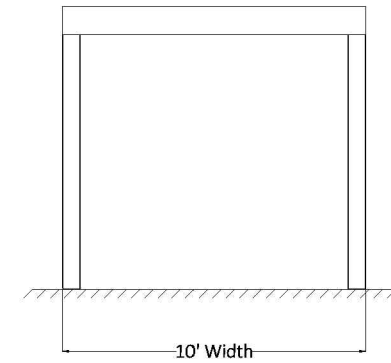

PLAN VIEW

FRONT ELEVATION

SIDE ELEVATION

10' x 10' ATTACHED PERGOLA

Heartlandpergolas.com

563-345-6745