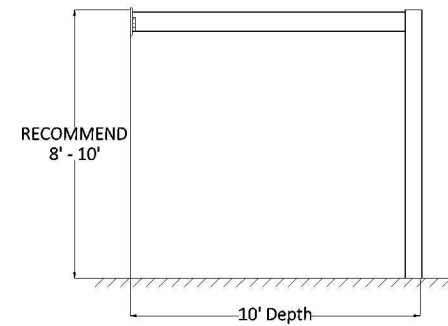

PLAN VIEW

FRONT ELEVATION

SIDE ELEVATION

10' x 10' ATTACHED PERGOLA

Heartlandpergolas.com

563-345-6745