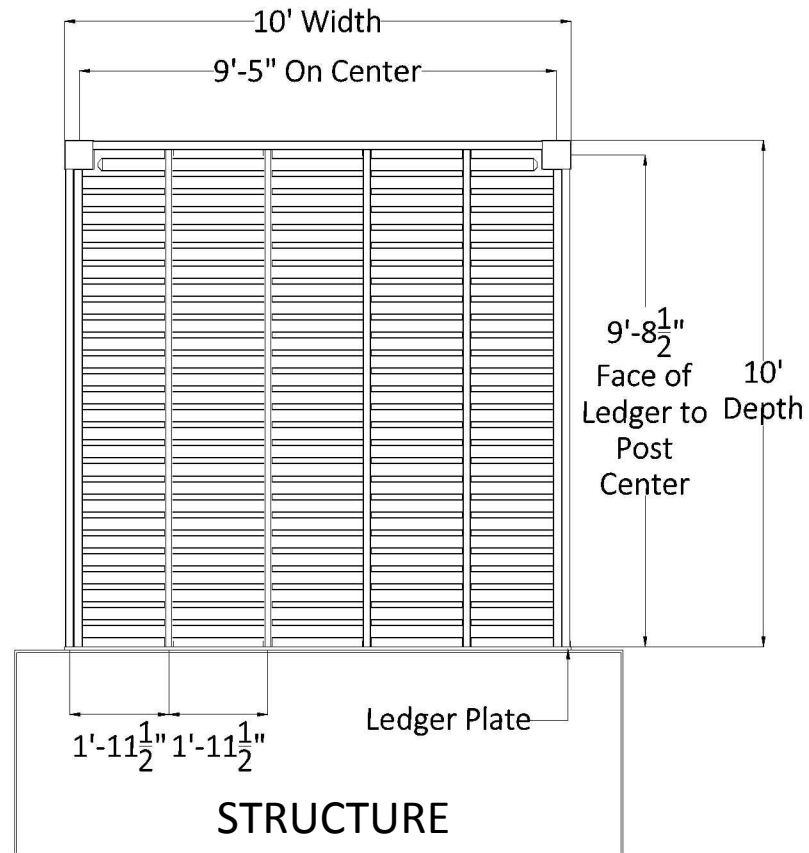

PLAN VIEW

FRONT ELEVATION

SIDE ELEVATION

10' x 10' ATTACHED PERGOLA

Heartlandpergolas.com

563-345-6745