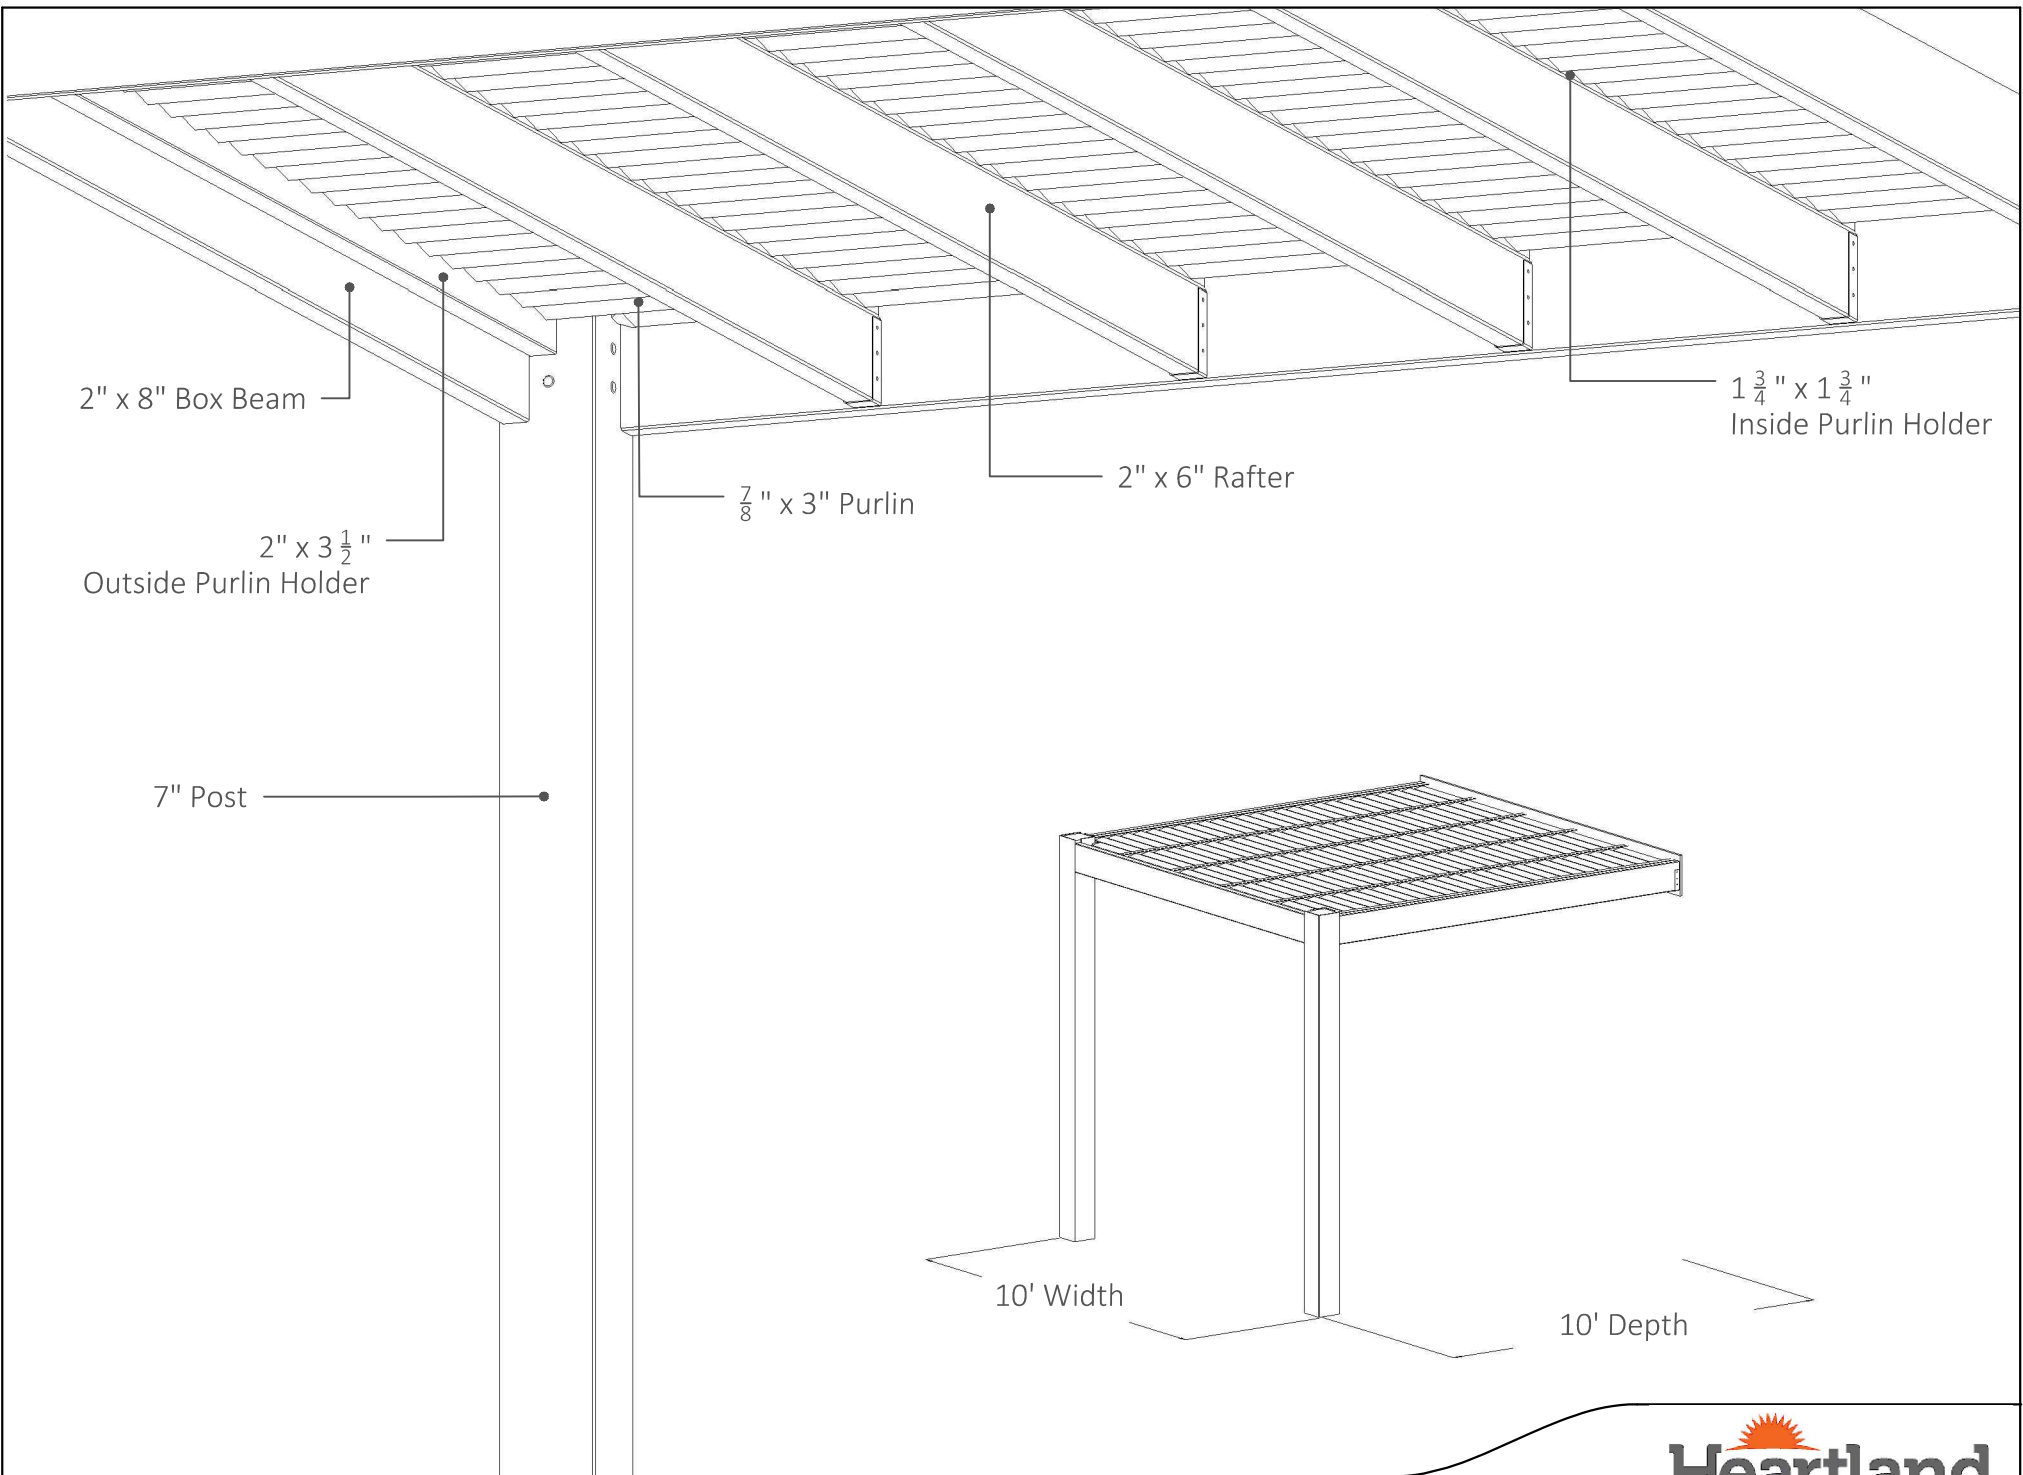

PLAN VIEW

FRONT ELEVATION

SIDE ELEVATION

10' x 10' ATTACHED PERGOLA

Heartlandpergolas.com

563-345-6745