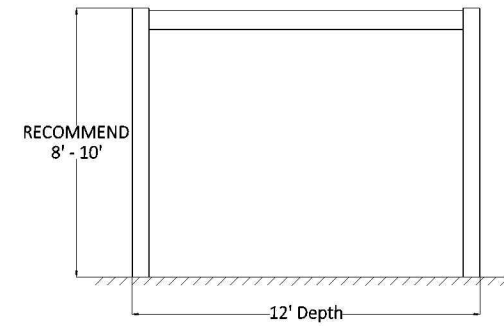

PLAN VIEW

FRONT ELEVATION

SIDE ELEVATION

12' x 12' FREESTANDING PERGOLA

Heartlandpergolas.com

563-345-6745

Heartland
Pergolas