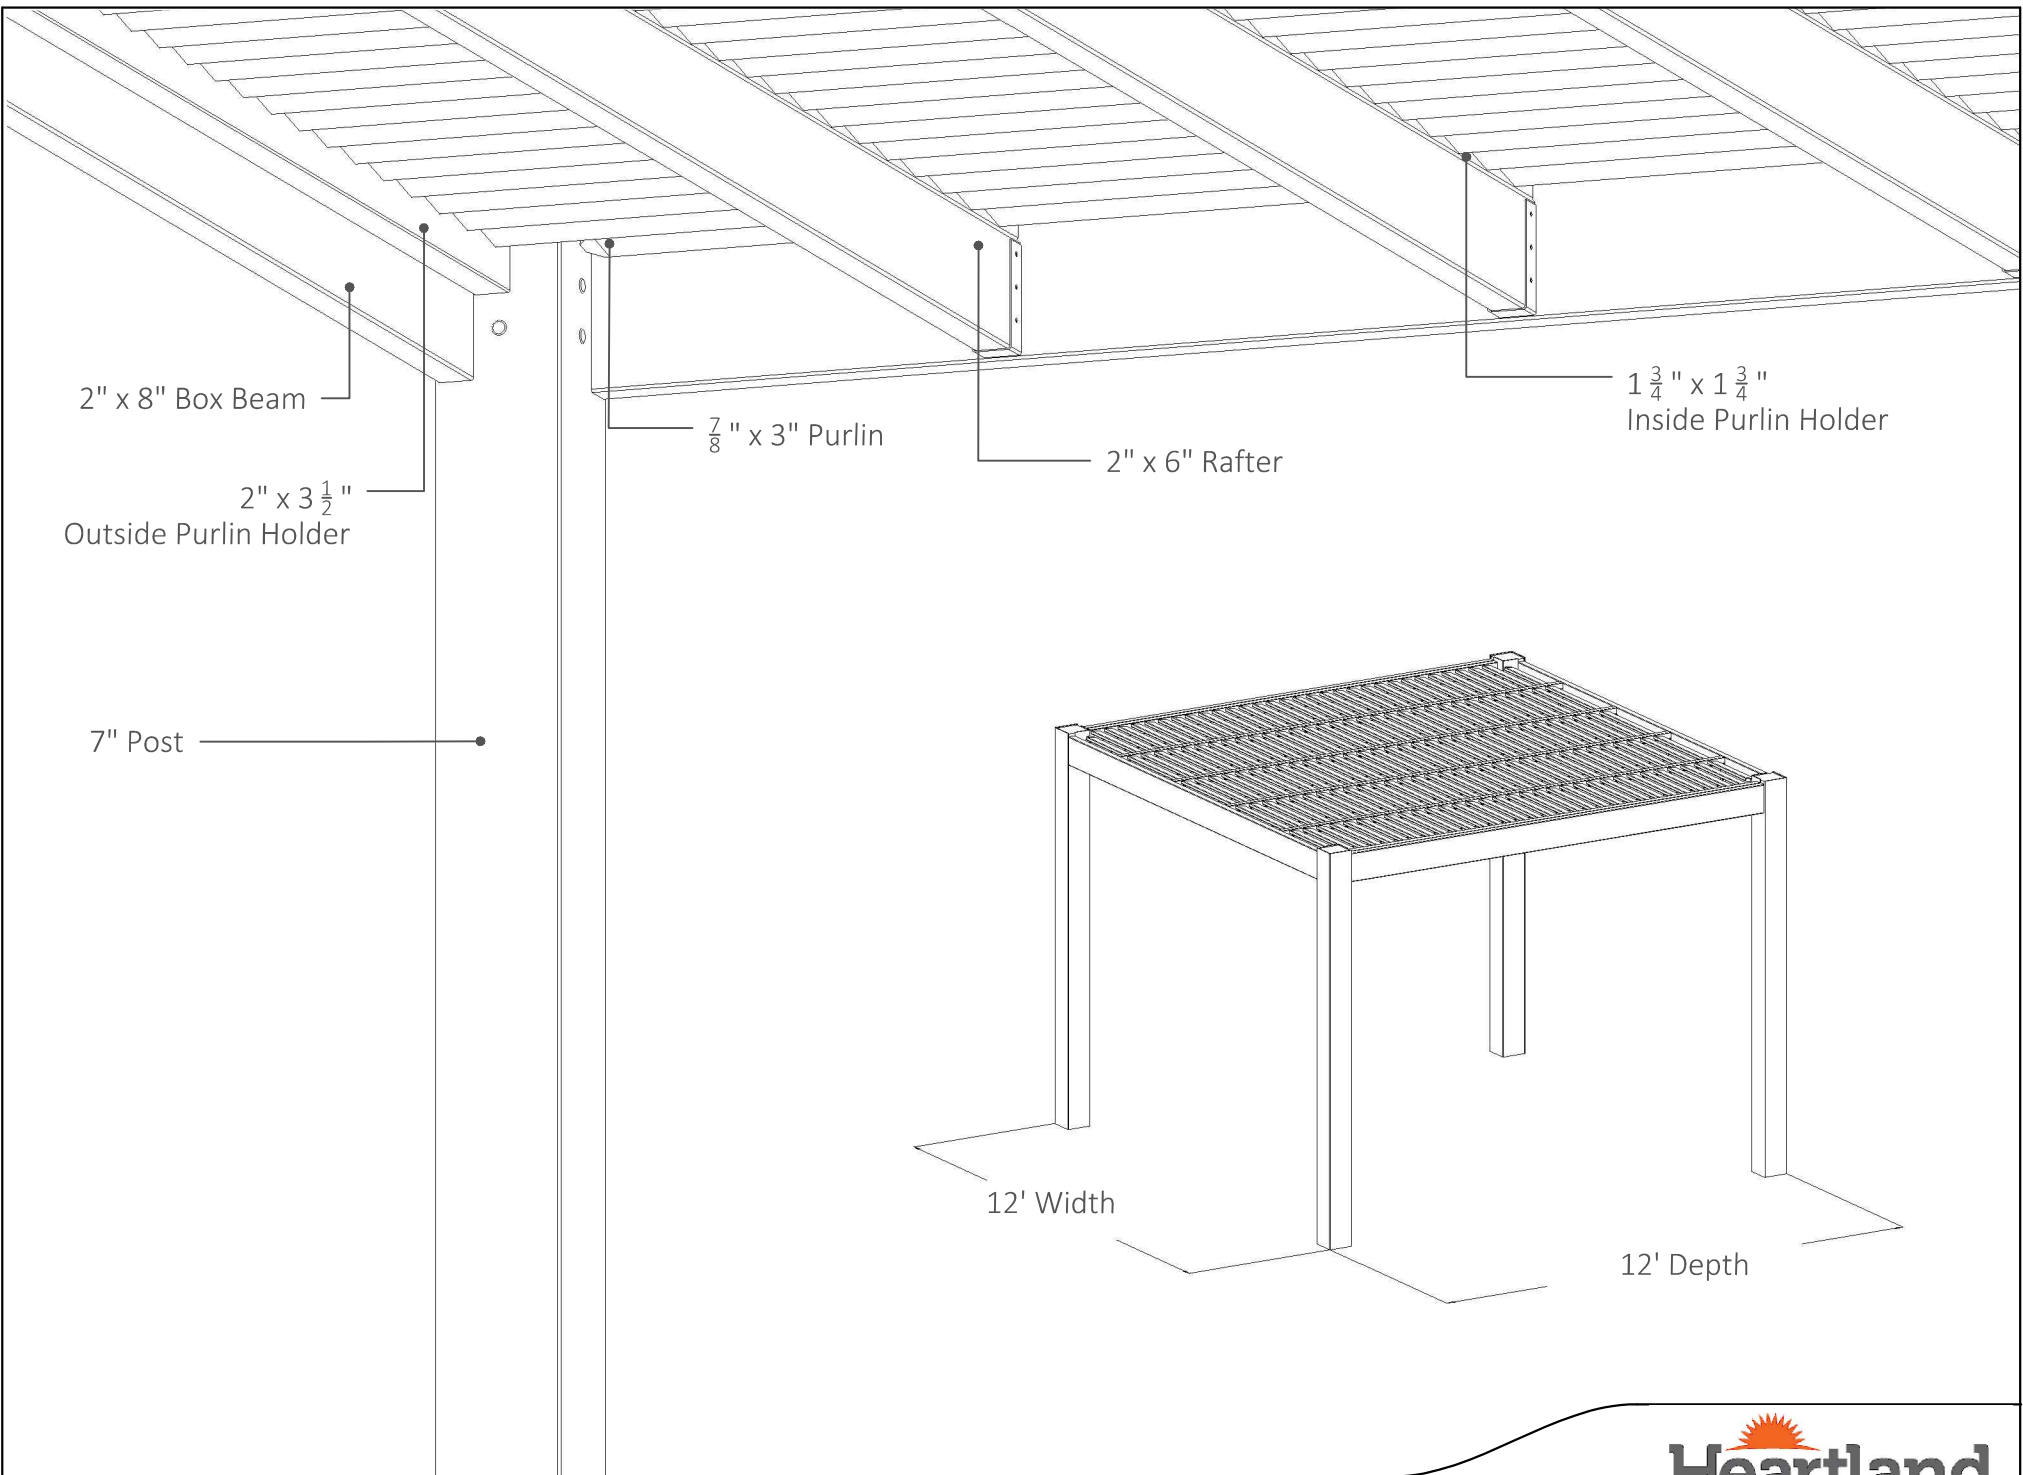

PLAN VIEW

FRONT ELEVATION

SIDE ELEVATION

12' x 12' FREESTANDING PERGOLA

Heartlandpergolas.com

563-345-6745

Heartland
Pergolas