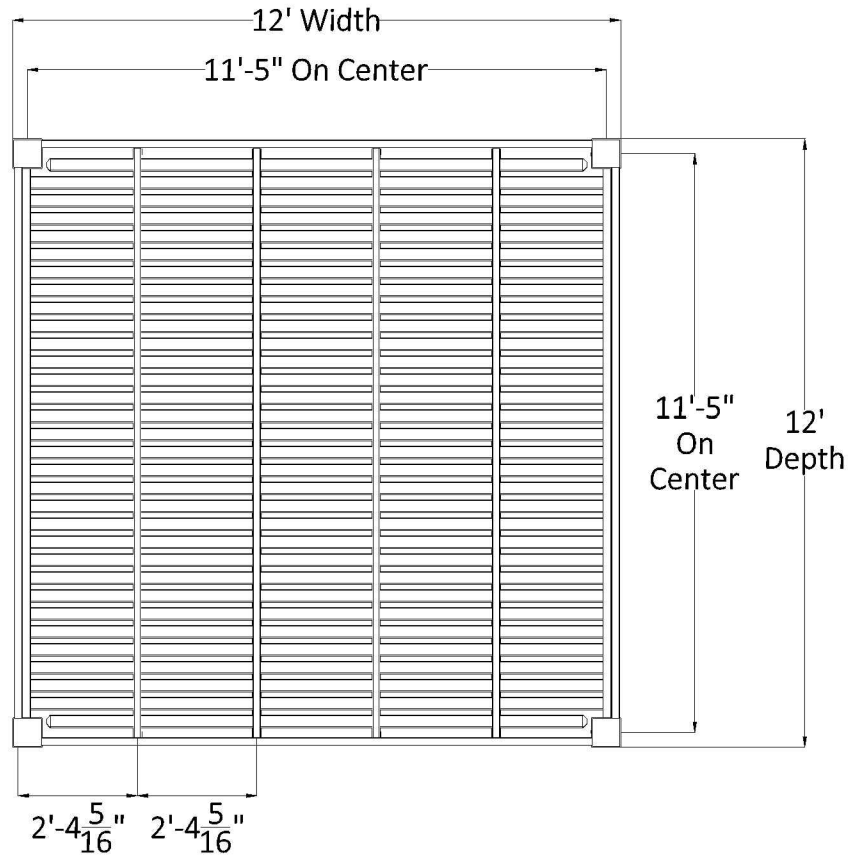

PLAN VIEW

FRONT ELEVATION

SIDE ELEVATION

12' x 12' FREESTANDING PERGOLA

Heartlandpergolas.com

563-345-6745

Heartland
Pergolas