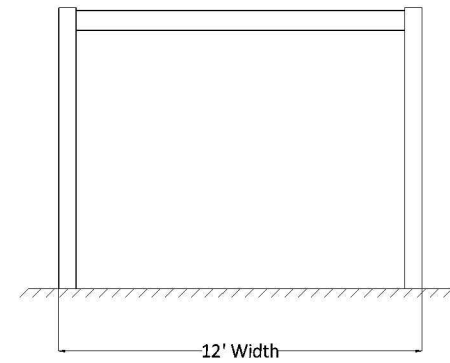

PLAN VIEW

FRONT ELEVATION

SIDE ELEVATION

12' x 12' FREESTANDING PERGOLA

Heartlandpergolas.com

563-345-6745

Heartland
Pergolas