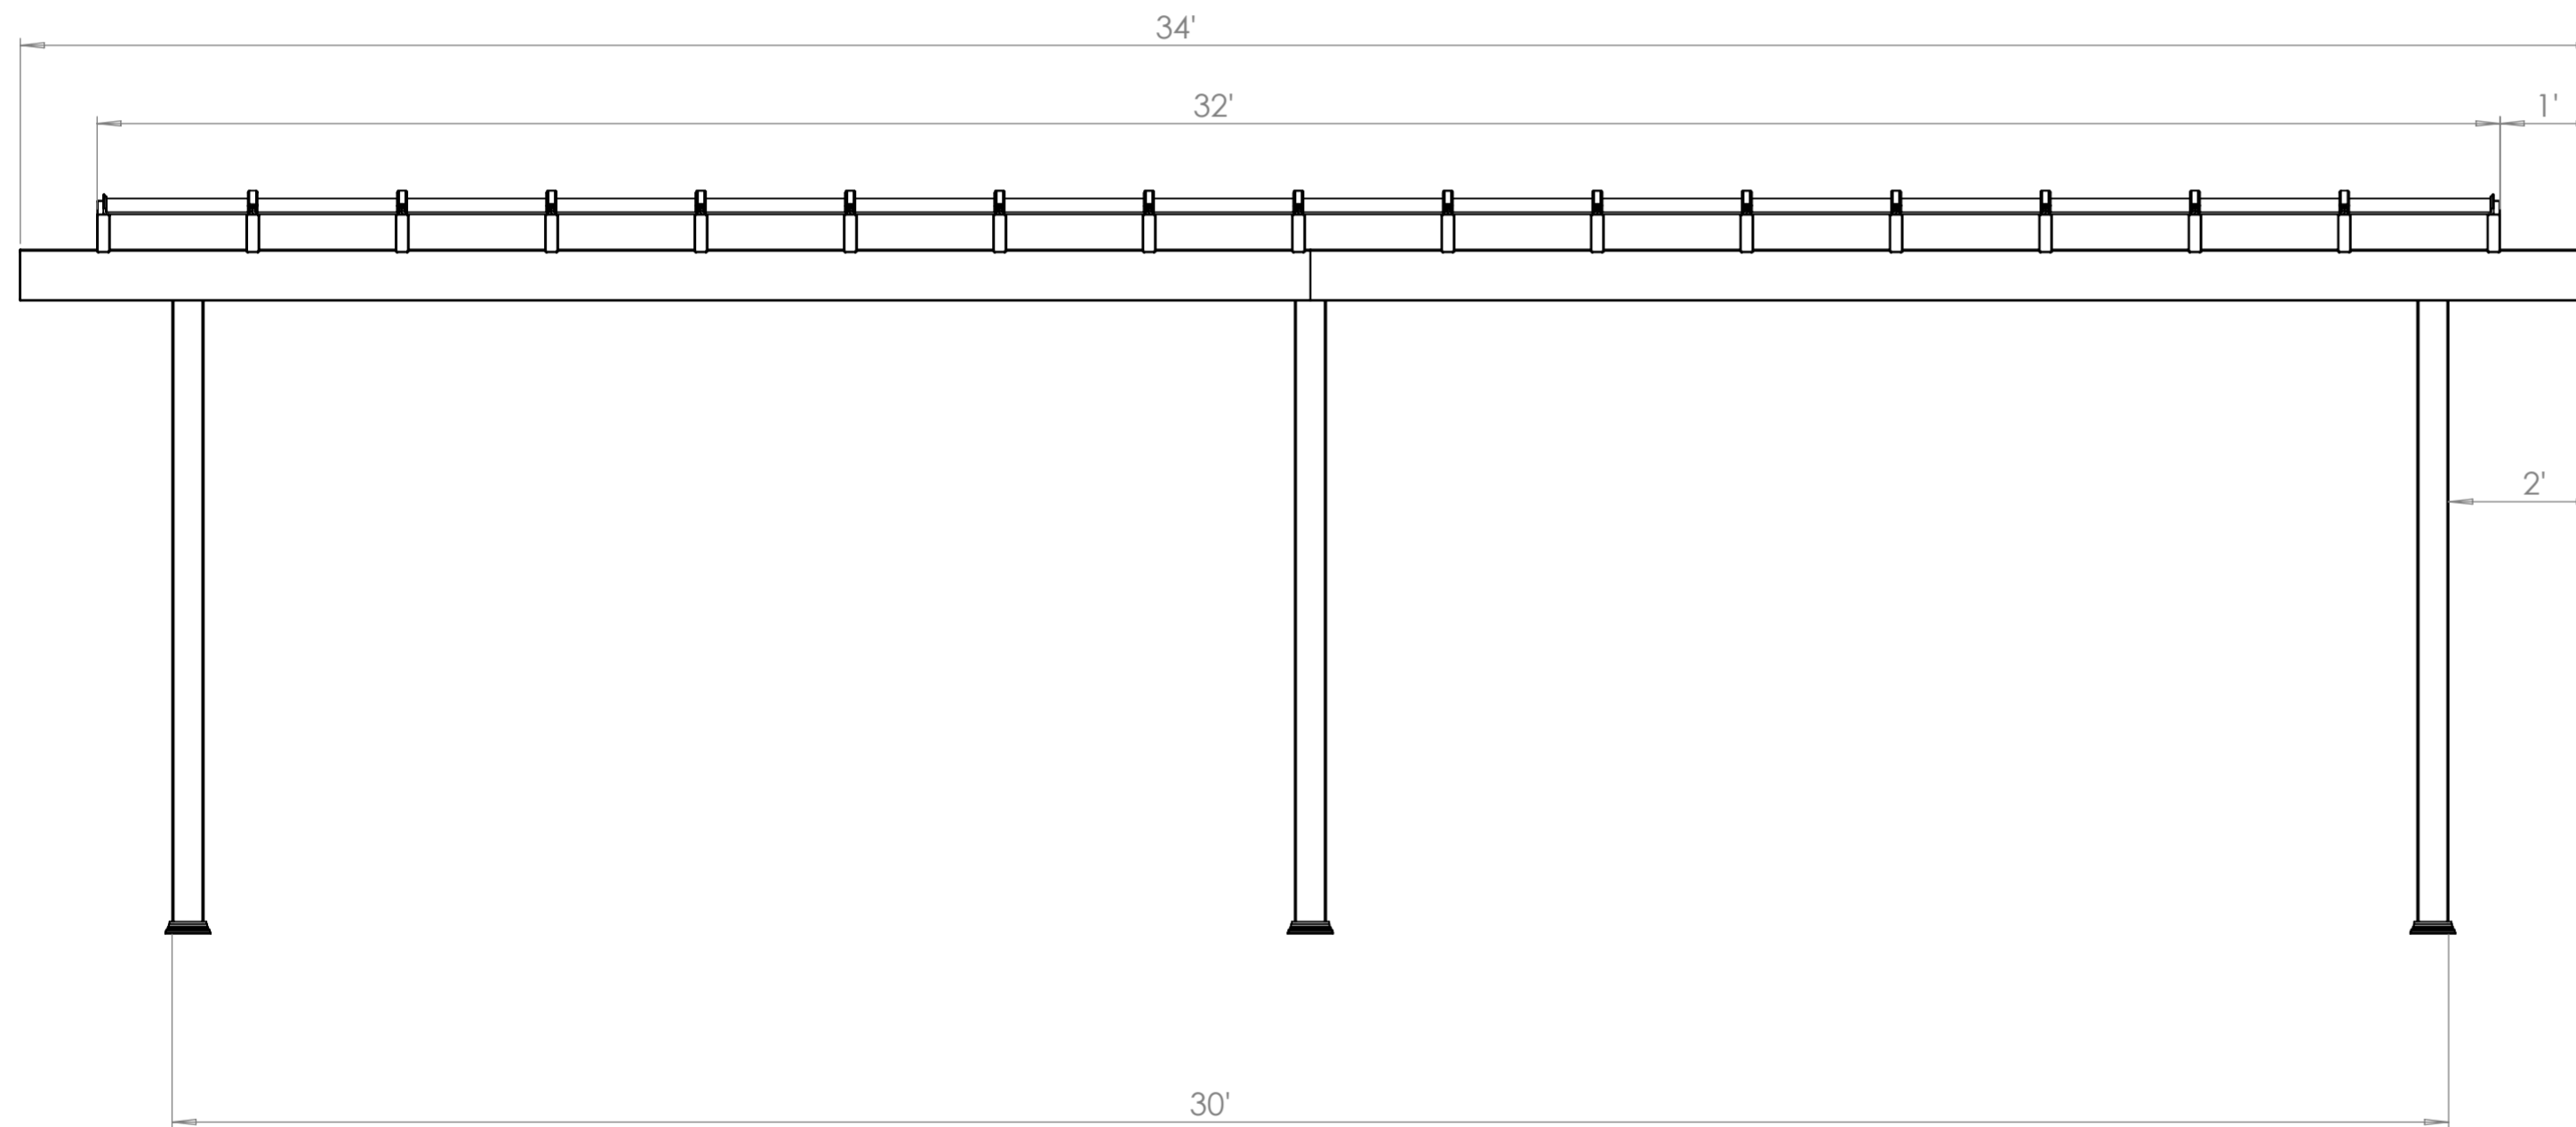

FRONT ELEVATION

SIDE ELEVATION

12' X 32' ATTACHED ELEMENTS PERGOLA

Heartlandpergolas.com

563-345-6745

Heartland
Pergolas

KIT COMPONENTS		
ITEM NO.	PART DESCRIPTION	QTY.
1	Your Selected Post with Aluminum Insert	3
2	2x8 Vinyl Beam with Aluminum Insert	4
3	2x6 Vinyl Rafter with Aluminum Insert	17
4	ArcoPlus 689 Polycarbonate Sheet	16
5	Azek Cellular PVC Ledger	1

PLAN VIEW