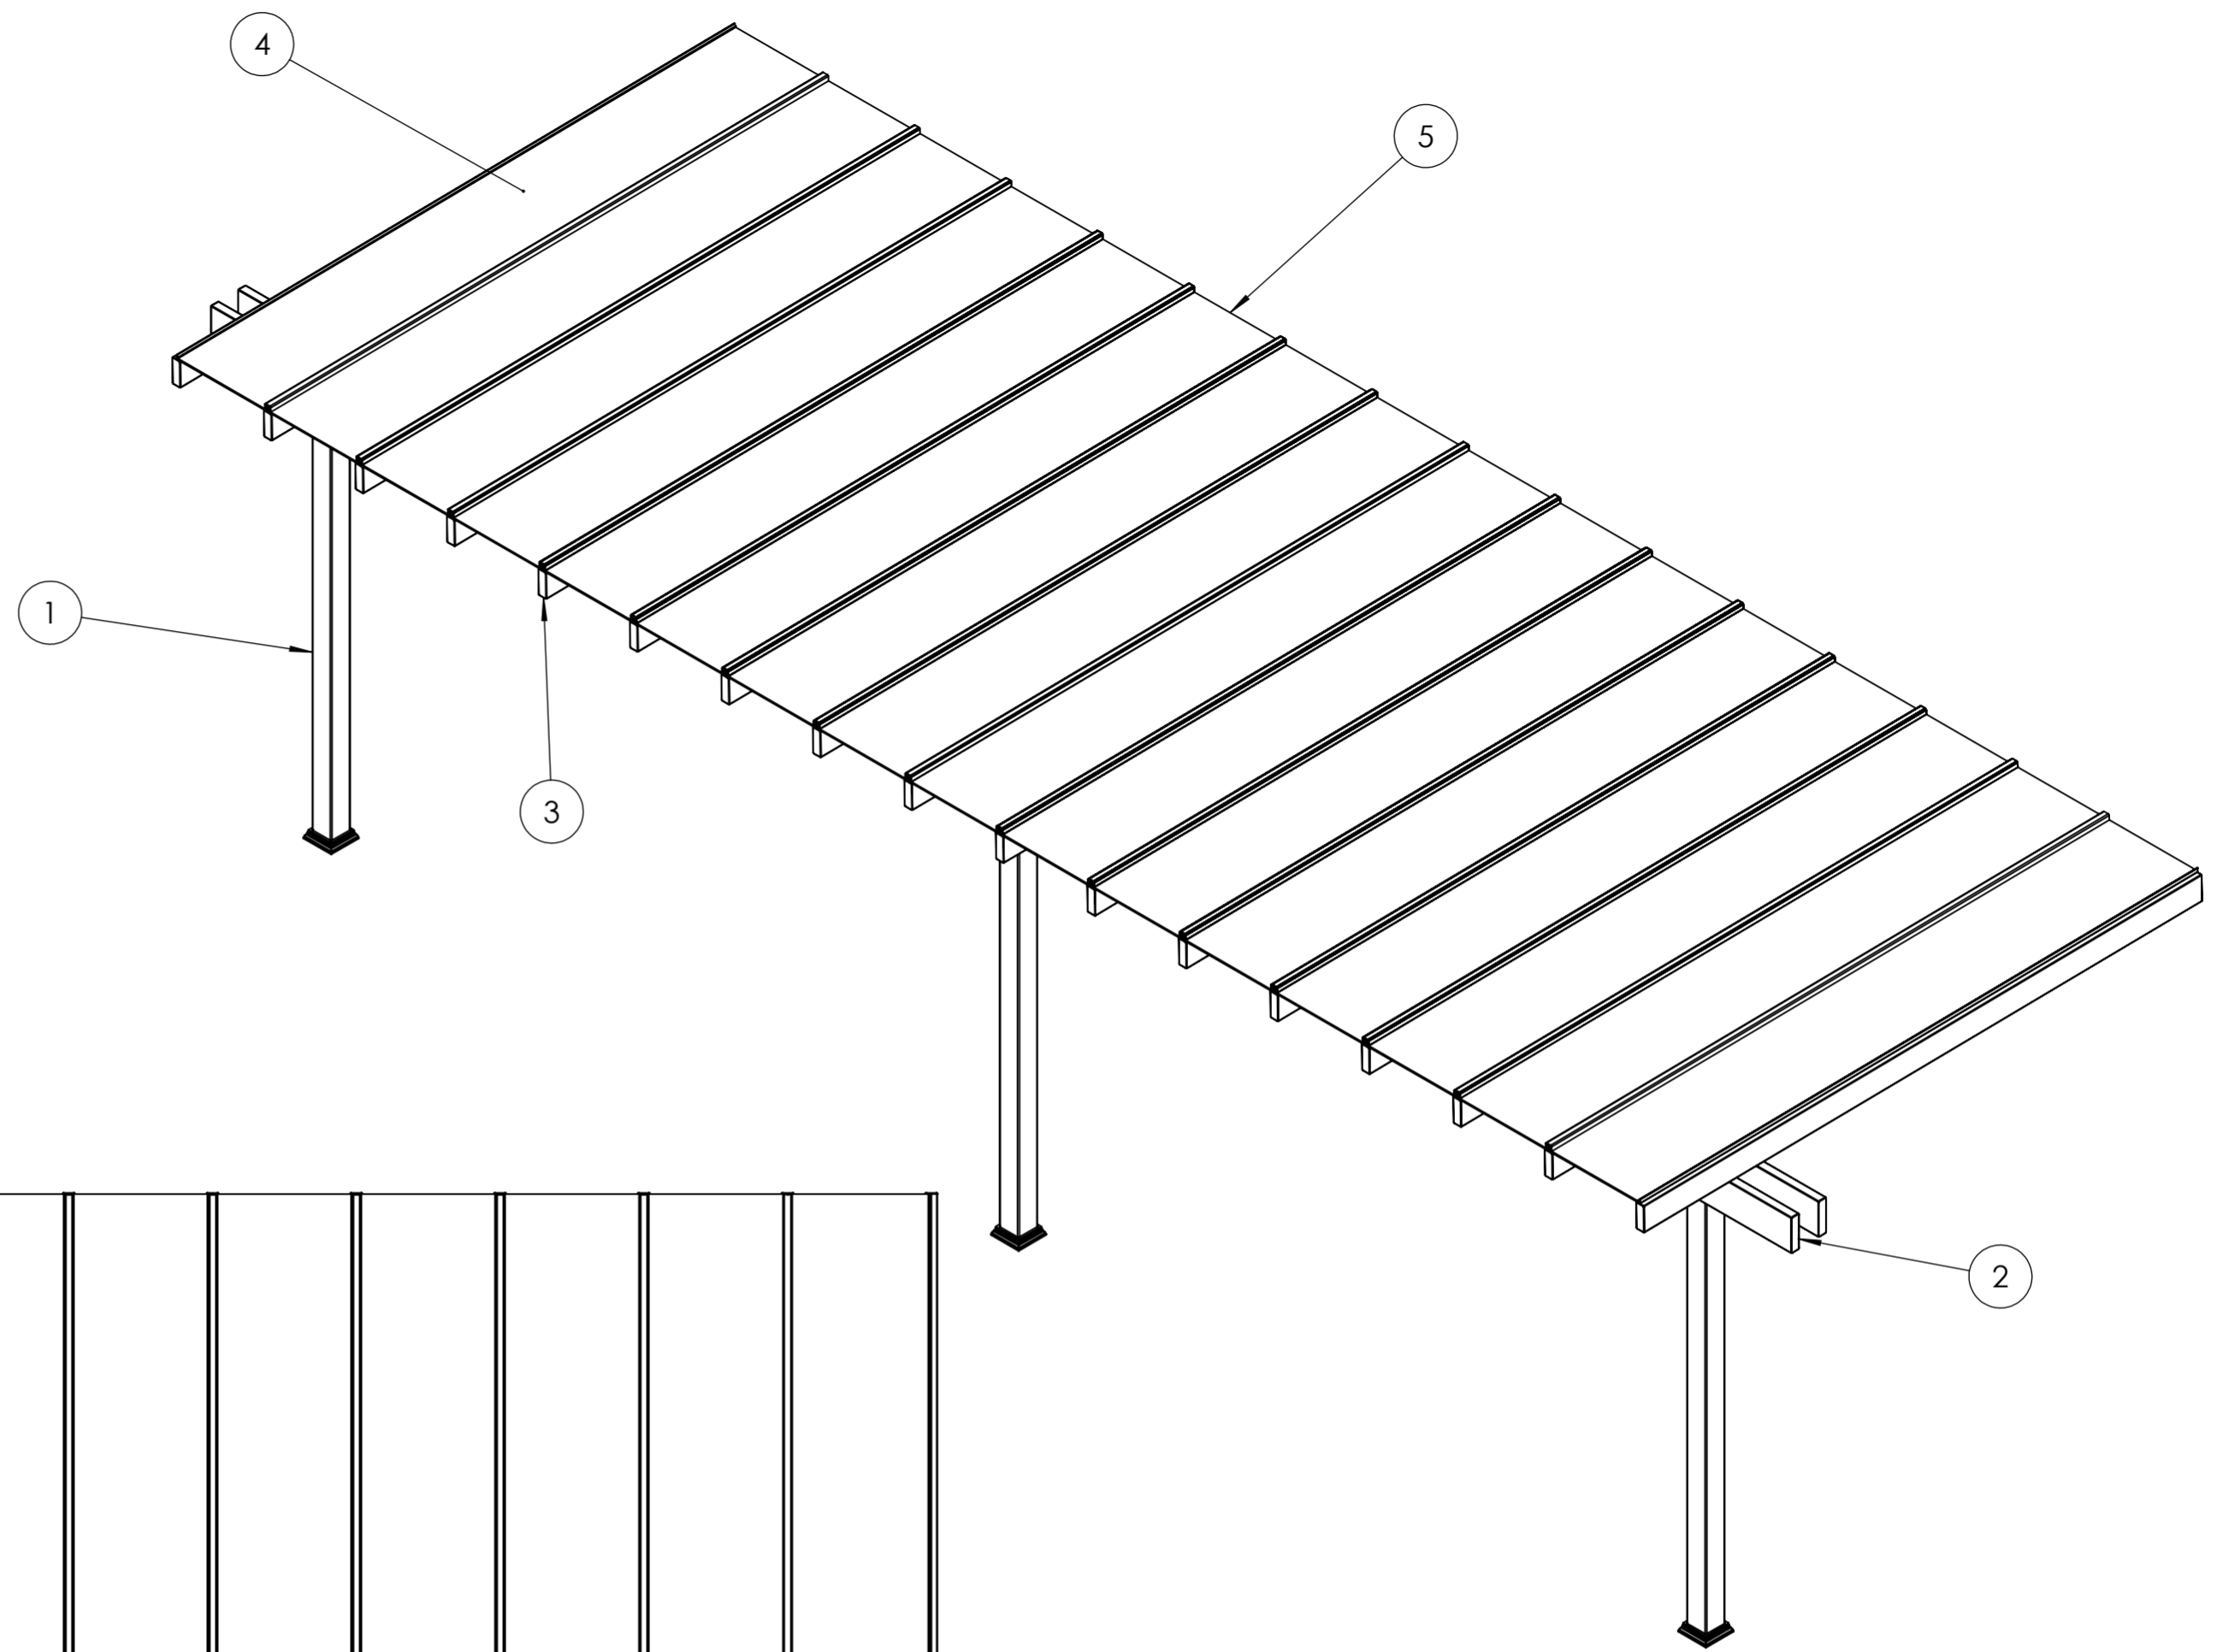

FRONT ELEVATION

SIDE ELEVATION

12' X 32' ATTACHED ELEMENTS PERGOLA

Heartlandpergolas.com

563-345-6745

Heartland
Pergolas

KIT COMPONENTS		
ITEM NO.	PART DESCRIPTION	QTY.
1	Your Selected Post with Aluminum Insert	3
2	2x8 Vinyl Beam with Aluminum Insert	4
3	2x6 Vinyl Rafter with Aluminum Insert	17
4	ArcoPlus 689 Polycarbonate Sheet	16
5	Azek Cellular PVC Ledger	1

PLAN VIEW