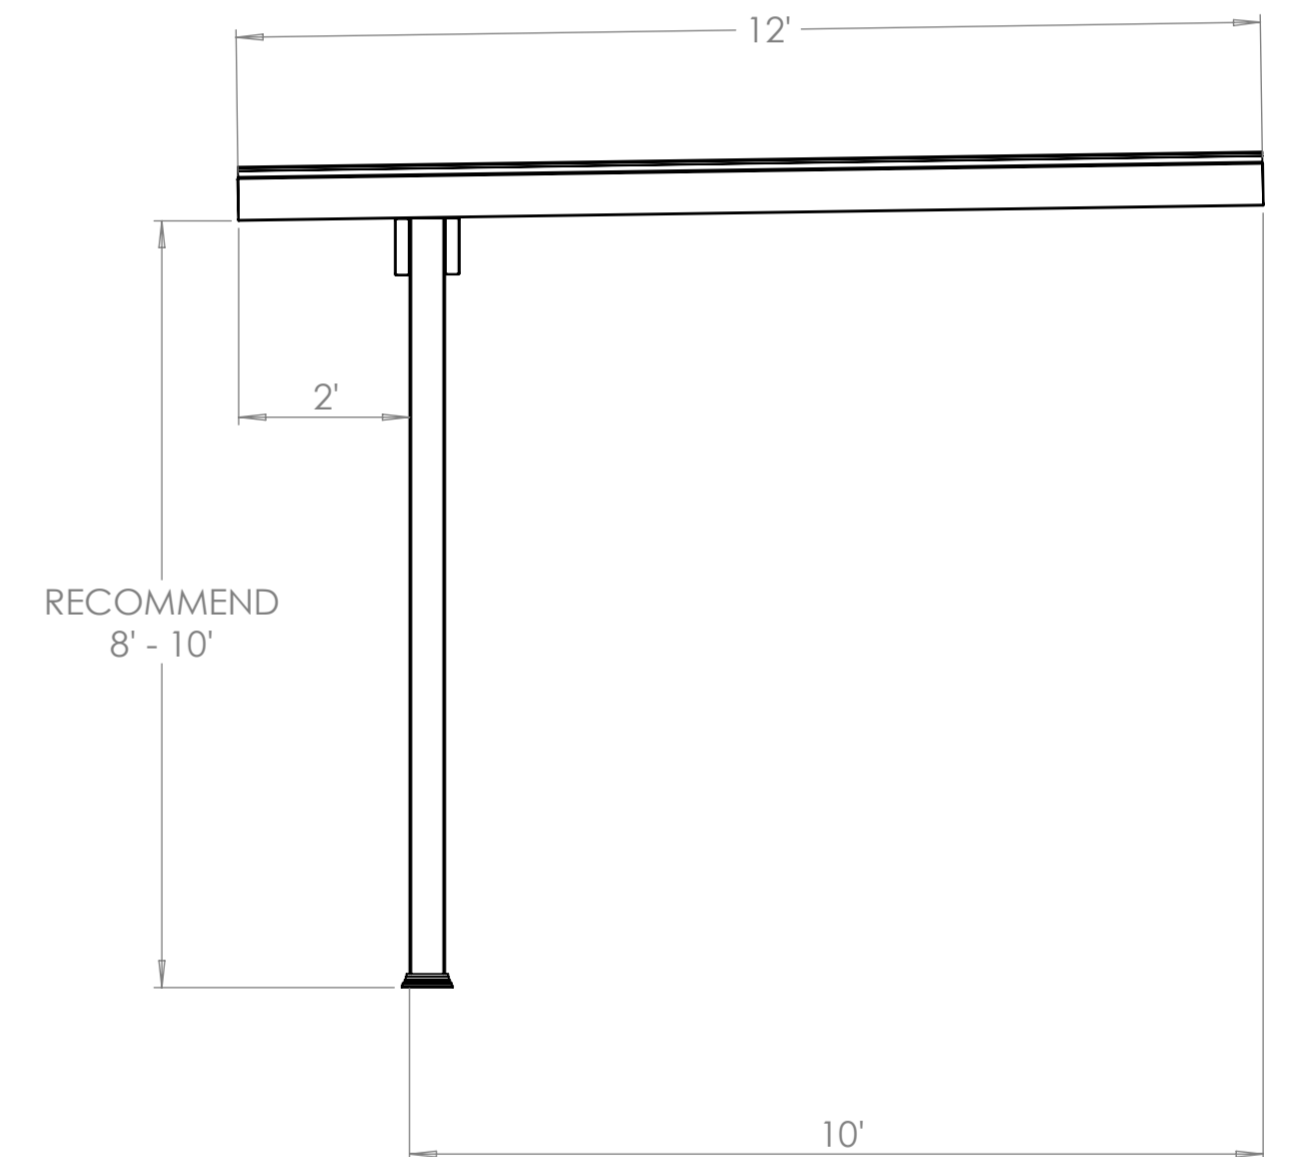

FRONT ELEVATION

SIDE ELEVATION

12' X 32' ATTACHED ELEMENTS PERGOLA

Heartlandpergolas.com

563-345-6745

Heartland
Pergolas

KIT COMPONENTS		
ITEM NO.	PART DESCRIPTION	QTY.
1	Your Selected Post with Aluminum Insert	3
2	2x8 Vinyl Beam with Aluminum Insert	4
3	2x6 Vinyl Rafter with Aluminum Insert	17
4	ArcoPlus 689 Polycarbonate Sheet	16
5	Azek Cellular PVC Ledger	1

PLAN VIEW